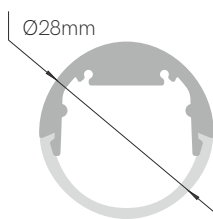

New

Box 39

Opal

Angle 30°

\*Useful area: 12x8mm.

Technical Information

Version	Box 39
Max. power	25W
Installation	Surface
Material	Aluminium
Finishes	Black
Code	39122 ■

Accessories