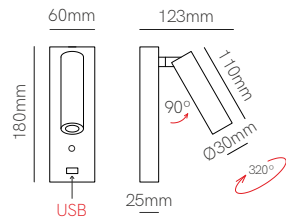

Pure

Technical Information

Version	Pure
Power	4W
Installation	Surface
Color Temperature	2.700K
Lumens	200 lm / 100 lm / 50 lm
Material	Aluminium
Finishes	White / Black
Code	4142-V2 ☐
	4143-V2 ☒

*Charger by USB.

3 YEARS WARRANTY | 30.000 HOURS | IP 20 | 220/240 VAC | PF >0,5 | CRI ≥80 | 30° | 50/60 Hz | 3 INTENSITIES | +40°C / -20°C | 1/20