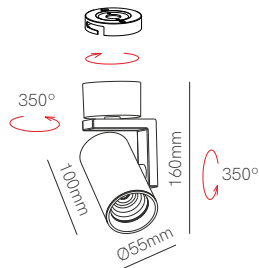

New

Volt round 1

Volt square 1

Technical Information

Version	Volt round 1	Volt square 1
Power	8W	8W
Installation	Surface / Recessed	Surface / Recessed
Color Temperature	Switch 2.700K / 3.200K / 4.000K	Switch 2.700K / 3.200K / 4.000K
Lumens	570 lm	570 lm
Material	Aluminium	Aluminium
Finishes	White / Black	White / Black
Code	5041 ☐ 5042 ☒	5043 ☐ 5044 ☒

*Included surface base (mounted) and recessed base (not mounted).

3 YEARS WARRANTY |
30.000 HOURS |
IP 20 |
100/277 VAC |
PF >0,9 |
CRI ≥90 |
38° |
IK06 |
50/60 Hz |
+45°C / -20°C |
CCT SWITCH |
1/20