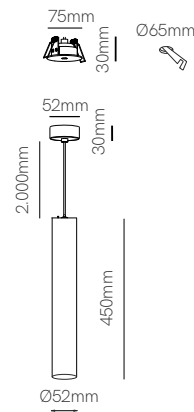

Technical Information

Version	Atmos 25 GU10	Atmos 45 GU10
Installation	Surface / Recessed	Surface / Recessed
Material	Aluminium	Aluminium
Finishes	White / Black / Chrome / Wood	White / Black / Chrome / Wood
Code	4465 ☐ 4466 ☒ 4954 ☐	4467 ☐ 4468 ☒ 4955 ☐

*All versions included surface base (mounted) and recessed base (not mounted).

3 YEARS WARRANTY | IP 20 | 220/240 VAC |