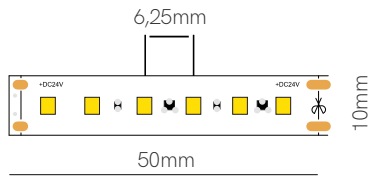

Joint  
21,6x11,5x5,7mm  
20999

\*Available in reel of 5 or 25 meters.

New

Fine 51

\*High: P20 = 1,5mm / IP65 = 3mm.

Technical Information

Version	Fine 51
Power	9,6 W/m
Color Temperature	2.700/3.000/4.000/6.000K
Lumens	100 Lm/W
Ingress Protection	IP20 / IP67