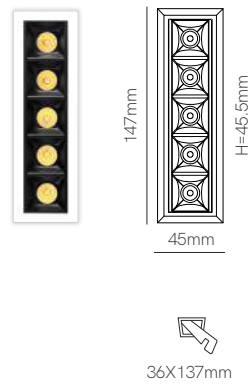

Tram recessed 5