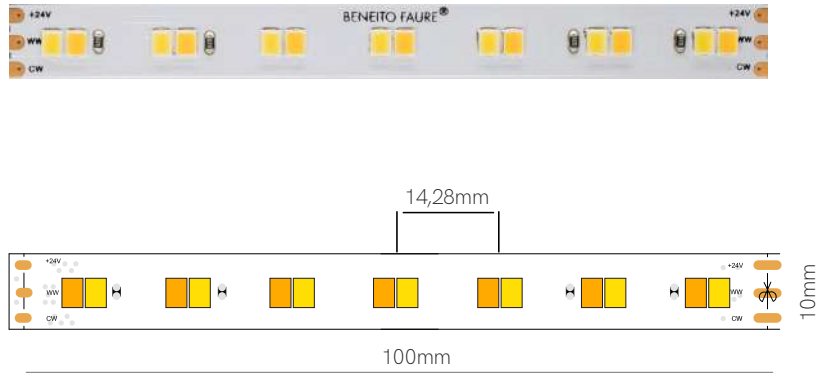

Fine 36

*High: IP20 = 2,2mm.

Technical Information

Version	Fine 36
Power	12 W/m
Color Temperature	2.700-5.000K
Lumens	100 Lm/w
Ingress Protection	IP20

	Code	Lumens	CCT	IP
Code	36360	100 Lm/w	2.700-5.000K	IP20

Accessories

- End Cap
  ☐ 20635
- End Cap
  ☐ 20625
- Joint
  13,57x11,63x3,5mm
  ☐ 20230
- Joint
  13,57x11,63x4,7mm
  ☐ 20130

*Available in reel of 5 meters.

5 YEARS WARRANTY | 140 LED/m | CRI ≥90 | III | 24 VDC | 100mm | | 2835 | p.172