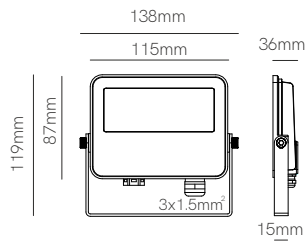

Technical Information

Version	Sky switch 10W	Sky switch 20W
Power	10W	20W
Installation	Surface	Surface
Color Temperature	Switch 3.000K / 4.000K / 5.000K	Switch 3.000K / 4.000K / 5.000K
Lumens	1.200 lm	2.400 lm
Material	Aluminium	Aluminium
Finishes	White / Black / Gray	White / Black / Gray
Code	4679 ☐	4682 ☐
	4680 ☒	4683 ☒
	4681 ☒	4684 ☒

Accessories

3 YEARS WARRANTY | 25.000 HOURS | IP 65 | 180/260 VAC | PF >0,9 | CRI ≥80 | | 115° | 50/60 Hz | | +45°C / -20°C | AKZO NOBEL | CCT SWITCH | >1KV