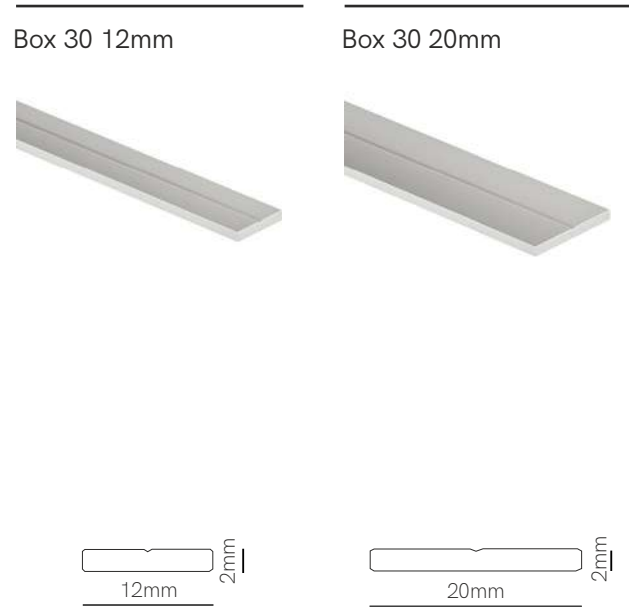

Technical Information

Version	Box 30 12mm	Box 30 20mm
Max. power	20W	40W
Installation	Surface	Surface
Material	Aluminium	Aluminium
Finishes	Aluminium	Aluminium
Code	30129 ☐	30209 ☐