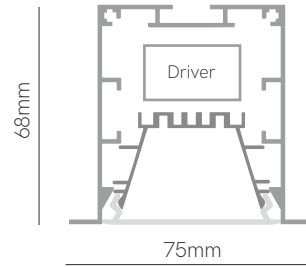

Urban E

*Spring clips included.

Technical Information

Version	Urban E
Power	46W / 57W / 69W / 80W / 103W
Installation	Recessed
Material	Aluminium
Finishes	White (9003) / Black (9005) / Gray (9006)

Code	Diffuser (Angle)	Power (Size)	CCT (Lm/W)	Driver	Colour
Code 3	UGR (78°) 4	46W (1.130mm) 3	2.700K (112 lm/W) 2	On / Off 1	White 1
	Opal (112°) 5	57W (1.410mm) 4	3.000K (128 lm/W) 3	Dali 2	Black 2
		69W (1.690mm) 5	4.000K (136 lm/W) 4	Push 3	Gray 3
		80W (1.970mm) 6	5.000K (136 lm/W) 5	Casambi 5	
		103W (2.530mm) 7	2.700-5.000K (105 lm/W) 9	Tuya 7	

Code: **3** ■ ■ ■ ■ ■

*Create your code according to your preferences. CCT 2.700-5.000K only works with driver Casambi and Tuya.

Accessories

End caps
☐ 40731
☒ 40732
☐ 40733

Joint 180°
☒ 40220

Joint 90°
☒ 40550

5 YEARS WARRANTY | 50.000 HOURS | IP 40 | UGR <19 | 230 VAC | PF >0,9 | CRI ≥90 | | 3,37m Max | | | | | |