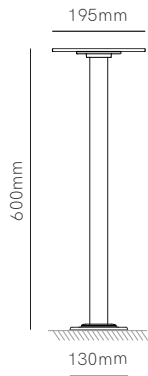

Clos 8W base 60cm

Clos 16W base 60cm

Technical Information

Version	Clos 8W base 60cm	Clos 16W base 60cm
Installation	Surface / Floor	Surface / Floor
Material	Aluminium	Aluminium
Finishes	White / Black / Corten	White / Black / Corten
Code	4885 ☐	4891 ☐
	4886 ☐	4892 ☐
	4887 ☐	4893 ☐

*Need Clos (page 409).