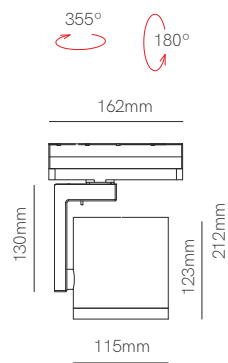

Lena

Technical Information

Version	Lena
Power	35W
Installation	Three Phase Track
Color Temperature	Switch 2.700K / 3.200K / 4.000K
Lumens	4.200 lm
Material	Aluminium
Finishes	White / Black
Code	4449-V2 ☐
	4450-V2 ☒

3 YEARS WARRANTY | 30.000 HOURS | IP 20 | 220/240 VAC | PF >0,9 | CRI ≥80 | 15° 38° 60° | 50/60 Hz | +50°C -20°C | CCT SWITCH | 1/8