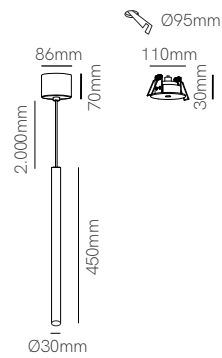

New

Atmos slim 25

Atmos slim 45

*Need Tuya Smart App to work.

Technical Information

Version	Atmos Slim 25	Atmos Slim 45
Power	6W	6W
Installation	Surface / Recessed	Surface / Recessed
Color Temperature	Tuya 2.700K - 4.000K	Tuya 2.700K - 4.000K
Lumens	460 lm	460 lm
Material	Aluminium	Aluminium
Finishes	White / Black / Chrome / Wood	White / Black / Chrome / Wood
Code	4930 ☐ 4931 ☒ 4932 ☐ 5130 ☒ Wood	4750 ☐ 4751 ☒ 4752 ☐ 5131 ☒ Wood New

Accessories

ⓘ On demand.

*See page 8 for Gateway additional info.

*All versions included surface base (mounted) and recessed base (not mounted).

3 YEARS WARRANTY | 30.000 HOURS | IP 20 | 220/240 VAC | UGR <19 | PF >0,9 | CRI ≥90 | 45° | 50/60 Hz | +50°C / -10°C | IK03 | tuya | 1/10