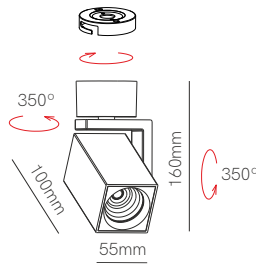

New

Volt round 1

Volt square 1

Technical Information

Version	Volt round 1	Volt square 1
Power	8W	8W
Installation	Surface / Recessed	Surface / Recessed
Color Temperature	Switch 2.700K / 3.200K / 4.000K	Switch 2.700K / 3.200K / 4.000K
Lumens	570 lm	570 lm
Material	Aluminium	Aluminium
Finishes	White / Black	White / Black
Code	5041 ☐ 5042 ☒	5043 ☐ 5044 ☒

*Included surface base (mounted) and recessed base (not mounted).

3 YEARS WARRANTY |
30.000 HOURS |
IP 20 |
100/277 VAC |
PF >0,9 |
CRI ≥90 |
38° |
IK06 |
50/60 Hz |
+45°C / -20°C |
CCT SWITCH |
1/20