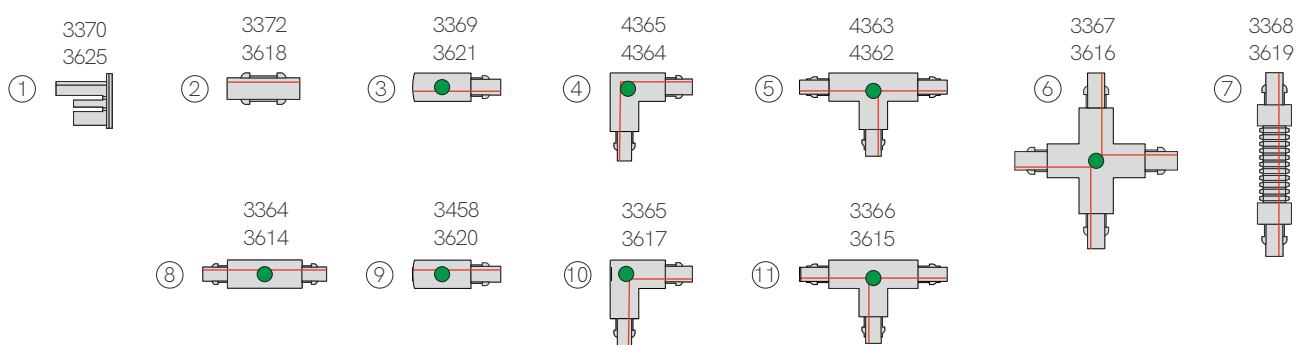

Three phase track surface accessories

● Allows power input

3 YEARS WARRANTY | IP 20