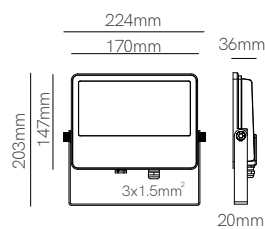

Sky switch 30W

Sky switch 40W

Technical Information

Version	Sky switch 30W	Sky switch 40W
Power	30W	40W
Installation	Surface	Surface
Color Temperature	Switch 3.000K / 4.000K / 5.000K	Switch 3.000K / 4.000K / 5.000K
Lumens	3.600 lm	4.800 lm
Material	Aluminium	Aluminium
Finishes	White / Black / Gray	White / Black / Gray

Code	4685 ☐	4688 ☐
	4686 ☒	4689 ☒
	4687 ☒	4694 ☒

Accessories

3 YEARS WARRANTY |
25.000 HOURS |
IP 65 |
180/260 VAC |
PF >0,9 |
CRI ≥80 |
|
115° |
50/60 Hz |
|
+45°C / -20°C |
AKZO NOBEL |
|
>1KV