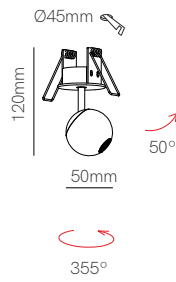

Bora recessed 4,5W

Bora recessed 8,5W

Technical Information

Version	Bora recessed 4,5W	Bora recessed 8,5W
Power	4,5W	8,5W
Installation	Recessed	Recessed
Color Temperature	2.700K / 3.000K	2.700K / 3.000K
Lumens	290 lm / 300 lm	530 lm / 540 lm
Material	Aluminium	Aluminium
Finishes	White / Black / Chrome / Rose gold	White / Black / Chrome / Rose gold

Code	4589 ☐ 2.700K	4597 ☐ 2.700K
	4590 ☐ 3.000K	4598 ☐ 3.000K
	4591 ☒ 2.700K	4599 ☒ 2.700K
	4592 ☒ 3.000K	4600 ☒ 3.000K
	4593 ☐ 2.700K	4601 ☐ 2.700K
	4594 ☐ 3.000K	4602 ☐ 3.000K
	4595 ☐ 2.700K	4603 ☐ 2.700K
	4596 ☐ 3.000K	4604 ☐ 3.000K

UGR <10 | PF >0,5 | 38°

UGR <15 | PF >0,6 | 36°

3 YEARS WARRANTY | 26.000 HOURS | IP 20 | 220/240 VAC | CRI ≥93 | | 50/60 Hz | +40°C / -20°C | 1/18