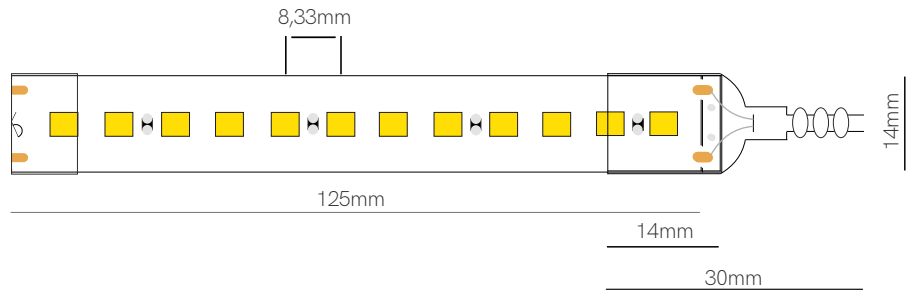

Joint  
21,6x11,5x5,7mm  
20999

\*Available in reel of 5 or 25 meters.

5 YEARS WARRANTY | 160 LED/m | CRI ≥90 | 24 VDC | 50mm | 2835 | p.172

New

Fine 32 N

\*High: IP65 = 5,25mm.

Technical Information

Version	Fine 32-N
Power	15 W/m
Color Temperature	2.700K / 3.000K / 4.000K / 6.000K
Lumens	From 100 Lm/w to 110 Lm/w
Ingress Protection	IP65