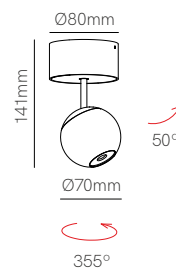

Bora surface 8,5W

Technical Information

Version	Bora surface 4,5W	Bora surface 8,5W
Power	4,5W	8,5W
Installation	Surface	Surface
Color Temperature	2.700K / 3.000K	2.700K / 3.000K
Lumens	290 lm / 300 lm	530 lm / 540 lm
Material	Aluminium	Aluminium
Finishes	White / Black / Chrome / Rose gold	White / Black / Chrome / Rose gold

Code	4621 ☐ 2.700K	4629 ☐ 2.700K
	4622 ☐ 3.000K	4630 ☐ 3.000K
	4623 ☒ 2.700K	4631 ☒ 2.700K
	4624 ☒ 3.000K	4632 ☒ 3.000K
	4625 ☐ 2.700K	4633 ☐ 2.700K
	4626 ☐ 3.000K	4634 ☐ 3.000K
	4627 ☐ 2.700K	4635 ☐ 2.700K
	4628 ☐ 3.000K	4636 ☐ 3.000K

UGR <10 | PF >0,5 | 38°

UGR <15 | PF >0,6 | 36°

3 YEARS WARRANTY | 26.000 HOURS | IP 20 | 220/240 VAC | CRI ≥93 | | 50/60 Hz | +40°C / -20°C | 1/18