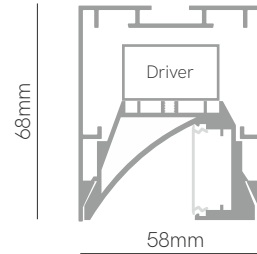

Code: **6** **1**    **0**

\*Create your code according to your preferences.

New

Urban asymmetric

Technical Information

Version	Urban asymmetric
Power	46W / 57W / 69W / 80W / 103W
Installation	Surface / Pendant
Material	Aluminium
Finishes	White (9003) / Black (9005) / Gray (9006)