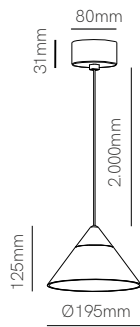

Technical Information

Version	Ark surface	Ark recessed
Power	6W	6W
Installation	Surface	Recessed
Color Temperature	2.700K / 3.000K	2.700K / 3.000K
Lumens	350 lm / 360 lm	350 lm / 360 lm
Material	Aluminium and acrylic	Aluminium and acrylic
Finishes	White-transparent / Black-transparent / Black-gray	White-transparent / Black-transparent / Black-gray
Code	4814 White-transp. 2.700K 4815 White-transp. 3.000K 4816 Black-transp. 2.700K 4817 Black-transp. 3.000K 4818 Black-gray 2.700K 4819 Black-gray 3.000K	4808 White-transp. 2.700K 4809 White-transp. 3.000K 4810 Black-transp. 2.700K 4811 Black-transp. 3.000K 4812 Black-gray 2.700K 4813 Black-gray 3.000K

3 YEARS WARRANTY | 26.000 HOURS | IP 20 | 220/240 VAC | UGR <19 | PF >0,5 | CRI ≥90 | | 90° | 50/60 Hz | +40°C / -20°C | 1/12