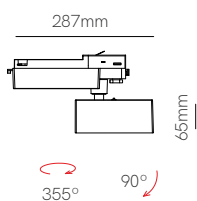

Sono 40W

Sono 60W

*Need Tuya Smart App to work.

Technical Information

Version	Sono 40W	Sono 60W
Power	40W	60W
Installation	Three Phase Track	Three Phase Track
Color Temperature	Tuya 2.600K - 4.000K	Tuya 2.600K - 4.000K
Lumens	3.130 lm	4.390 lm
Material	Aluminium and polycarbonate	Aluminium and polycarbonate
Finishes	White / Black	White / Black
Code	4946 ☐ 4947 ☐	4950 ☐ 4951 ☐