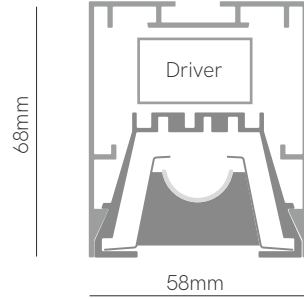

Train

*Finished luminaire. Includes suspension kit, power cable and end caps.

Technical Information

Version	Train
Power	46W / 57W / 69W / 80W
Installation	Pendant
Material	Aluminium
Finishes	White (9003) / Black (9005)

Code	Diffuser (Angle)	Power (Size)	CCT (Lm/W)	Driver	Colour
Code 6	Black Slats (62°) 2	46W (1.130mm) 3	2.700K (112 lm/W) 2	On / Off 1	□ White 1
	Alum. Slats (84°) 7	57W (1.410mm) 4	3.000K (128 lm/W) 3	Dali 2	■ Black 2
		69W (1.690mm) 5	4.000K (136 lm/W) 4	Push 3	
		80W (1.970mm) 6	5.000K (136 lm/W) 5	Casambi 5	

Code: **6** ■ ■ ■ ■ ■

*Create your code according to your preferences.