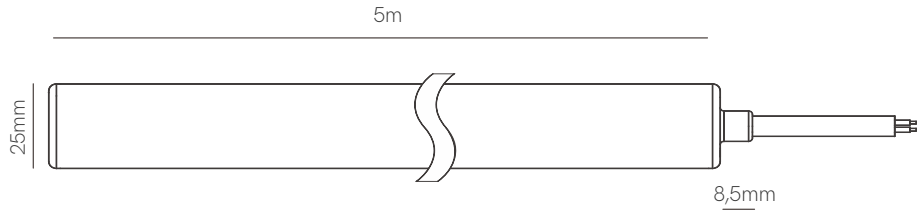

5 YEARS WARRANTY | 24 VDC | 50mm / 55,5mm (RGB) | | 140 LED/m | 96 LED/m (RGB) | 2835 | 4040 (RGB) | CRI >90 | | | |

Neon LED Strips

New

Fine 25

Technical Information

Version	Fine 25
Power	20 W/m
Color Temperature	2.400K / 2.700K / 3.000K / 4.000K / 2.700-6.500K / RGB
Lumens	From 41 Lm/m to 73 Lm/m
Ingress Protection	IP67