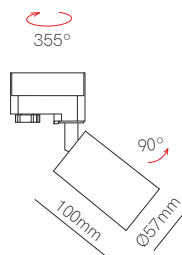

Piccolo GU10 track V3

Technical Information

Version	Piccolo GU10 track V3
Installation	Three Phase Track
Material	Aluminium
Finishes	White / Black
Code	3990-V3 ☐
	3989-V3 ☒

*GU10 bulbholder included.

3 YEARS WARRANTY | IP 20 | 220/240 VAC | AKZO NOBEL | |