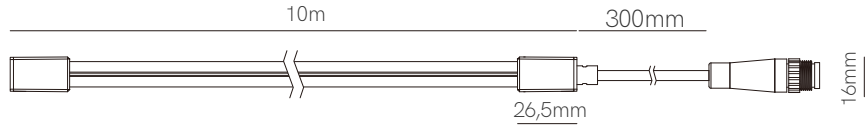

Fine 72

Technical Information

Version	Fine 72
Power	10 W/m
Color Temperature	2.700K / 3.000K / 4.000K / RGB
Lumens	From 263 Lm/m to 679 Lm/m
Ingress Protection	IP67

Code	Code	Lumens	CCT	IP
	72277	484 Lm/m	2700K	IP67
	72307	561 Lm/m	3000K	IP67
	72407	679 Lm/m	4000K	IP67
	72437	263 Lm/m	RGB	IP67

*Available in reel of 10 meters.

Accessories

End Cap	End Cap	End Cap	End Cap	Clip	Clip	Clip	Extension cable
72967-L2	72967-2	72627-2	72637	20,2x16,8x12,5mm	1000x19,2x17,8mm	1000x26,4x18mm	77946 (Mono)
72967-L4	72967-4	72627-4		77530	77519	77350	77920 (RGB)

5 YEARS WARRANTY | 24 VDC | 50mm / 62,5mm (RGB) | | 140 LED/m | 96 LED/m (RGB) | 2835 | 4040 (RGB) | CRI >90 | | | |