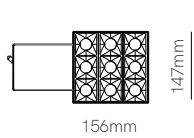

Sono 40W

Sono 60W

*Need Tuya Smart App to work.

Technical Information

Version	Sono 40W	Sono 60W
Power	40W	60W
Installation	Three Phase Track	Three Phase Track
Color Temperature	Tuya 2.600K - 4.000K	Tuya 2.600K - 4.000K
Lumens	3.130 lm	4.390 lm
Material	Aluminium and polycarbonate	Aluminium and polycarbonate
Finishes	White / Black	White / Black
Code	4946 ☐ 4947 ☐	4950 ☐ 4951 ☐