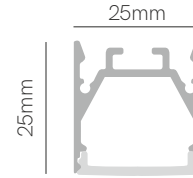

New

Square

*Finished luminaire. Includes suspension kit, power cable and end caps.

Technical Information

Version	Square
Power	43W / 62W
Installation	Pendant
Material	Aluminium
Finishes	White (9003) / Black (9005)

Code	Diffuser (Angle)	Power (Size)	CCT (Lm/W)	Driver	Colour
Code 3	Opal (110°) 3	43W (530x530mm) 4	2.700K (100 lm/W) 2	On / Off 1	White 1
		62W (1.030x530mm) 8	3.000K (105 lm/W) 3	Push 3	Black 2
			4.000K (111 lm/W) 4	Casambi 5	Gold 4
			RGB-W (172 lm/W) 8	Tuya 7	Silver 5
			CCT (100 lm/W) 9		

Code: **3 3** ■ ■ ■ ■ ■

Ⓢ On demand.

*Create your code according to your preferences. RGB-W and CCT only works with driver 5 and 7.