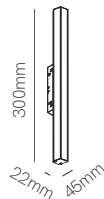

Technical Information

Version	Line 7,5W	Line 15W	Line 30W
Power	7,5W	15W	30W
Installation	Magnet Track	Magnet Track	Magnet Track
Color Temperature	3.000K	3.000K	3.000K
Lumens	320 lm	760 lm	1.050 lm
Material	Aluminium	Aluminium	Aluminium
Finishes	Black	Black	Black
Code	4784 ■	4785 ■	4786 ■

1/25 | PF >0,4

1/25 | PF >0,5

1/20 | PF >0,5

*Need power supply (page 270).

3 YEARS WARRANTY | 26.000 HOURS | IP 20 | 48V DC | UGR <19 | CRI ≥90 | III | 100° | 50/60 Hz | +40°C / -20°C