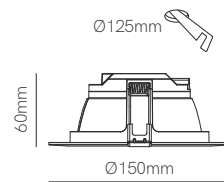

New

Noi switch

Noi

Noi dimmable

Technical Information

Version	Noi switch	Noi	Noi dimmable
Power	14W	14W	14W
Installation	Recessed	Recessed	Recessed
Color Temperature	Switch 2.700K / 3.200K / 4.000K	3.000K / 4.000K	3.000K / 4.000K
Lumens	1.320 lm	1.100 lm / 1.320 lm	1.100 lm / 1.320 lm
Material	Polybutylene and Polycarbonate	Polybutylene and Polycarbonate	Polybutylene and Polycarbonate
Finishes	White	White	White
Code	5019 ☐	242337-15C3 ☐ 3.000K 242337-15F ☐ 4.000K	3485 ☐ 3.000K 3486 ☐ 4.000K

100/277 VAC ☐ CCT SWITCH

220/240 VAC

220/240 VAC ☐ TRIAC DIMM

3 YEARS WARRANTY | 25.000 HOURS | IP 40 | PF >0,9 | CRI ≥80 | | 100° | 50/60 Hz | | +40°C / -20°C | 1/6