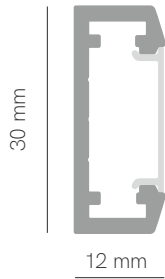

New

Zero in

*Finished luminaire. Includes power supply, suspension kit, power cable and end caps.

Technical Information

Version	Zero in
Power	26W / 44W / 63W
Installation	Pendant
Material	Aluminium
Finishes	White (9003) / Black (9005)