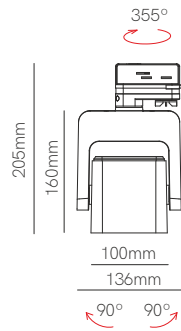

Technical Information

Version	Kom 20W	Kom 30W	Kom 40W
Power	20W	30W	40W
Installation	Three Phase Track	Three Phase Track	Three Phase Track
Color Temperature	Switch 2.700K / 3.200K / 4.000K	Switch 2.700K / 3.200K / 4.000K	3.000K / 4.000K
Lumens	2.300 lm	2.470 lm	4.500 lm / 4.600 lm
Material	Aluminium	Aluminium	Aluminium
Finishes	White / Black	White / Black	White / Black
Code	4337 ☐ 4339 ☒	4336-N ☐ 4338-N ☒	4444 ☐ 3.000K 4445 ☐ 4.000K 4447 ☒ 3.000K 4448 ☒ 4.000K

CRI ≥80 | CCT SWITCH

CRI ≥94 | CCT SWITCH

CRI ≥80

3 YEARS WARRANTY | 30.000 HOURS | IP 20 | 220/240 VAC | UGR <19 | PF >0,9 | 15° 24° 40° | 50/60 Hz | +50°C -20°C | AKZO NOBEL | 1/10