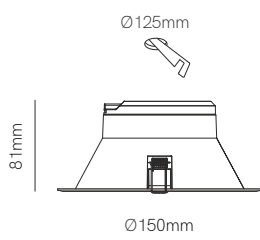

Thesis 15W dimmable

Thesis 25W dimmable

Technical Information

Version	Thesis 15W dimmable	Thesis 25W dimmable
Power	15W	25W
Installation	Recessed	Recessed
Color Temperature	Switch 3.000K / 4.000K / 5.000K	Switch 3.000K / 4.000K / 5.000K
Lumens	1.300 lm	2.625 lm
Material	Polybutylene and Polycarbonate	Polybutylene and Polycarbonate
Finishes	White / Black	White / Black
Code	4767 ☐	4691 ☐

3 YEARS WARRANTY | 25.000 HOURS | IP 40 | 220/240 VAC | UGR <19 | PF >0,9 | CRI ≥85 | 90° | 50/60 Hz | IK06 | TRIAC DIMM | +40°C / -20°C | CCT SWITCH | 1/6