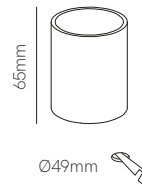

Port

Grow

Steps

Technical Information

Version	Port	Grow	Steps
Power	4W	4W	4W
Installation	Recessed	Recessed	Recessed
Color Temperature	3.000K	3.000K	3.000K
Lumens	60 lm	60 lm	60 lm
Material	Aluminium	Aluminium	Aluminium
Finishes	White / Black	White / Black	White / Black

Code	Port	Grow	Steps
	4112 ☐	4106 ☐	4110 ☐
	4113 ☒	4107 ☒	4111 ☒

*Recessed box included.

3 YEARS WARRANTY | 25.000 HOURS | IP 20 | 220/240 VAC | PF >0,5 | CRI ≥80 | | 50/60 Hz | | +50°C / -20°C | |