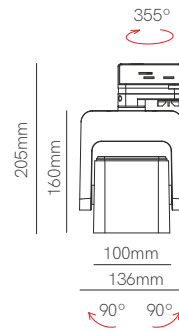

Technical Information

Version	Kom 20W	Kom 30W	Kom 40W
Power	20W	30W	40W
Installation	Three Phase Track	Three Phase Track	Three Phase Track
Color Temperature	Switch 2.700K / 3.200K / 4.000K	Switch 2.700K / 3.200K / 4.000K	3.000K / 4.000K
Lumens	2.300 lm	2.470 lm	4.500 lm / 4.600 lm
Material	Aluminium	Aluminium	Aluminium
Finishes	White / Black	White / Black	White / Black
Code	4337 ☐ 4339 ☒	4336-N ☐ 4338-N ☒	4444 ☐ 3.000K 4445 ☐ 4.000K 4447 ☒ 3.000K 4448 ☒ 4.000K

CRI ≥80 | CCT SWITCH

CRI ≥94 | CCT SWITCH

CRI ≥80

3 YEARS WARRANTY | 30.000 HOURS | IP 20 | 220/240 VAC | UGR <19 | PF >0,9 | 15° 24° 40° | 50/60 Hz | +50°C -20°C | AKZO NOBEL | 1/10