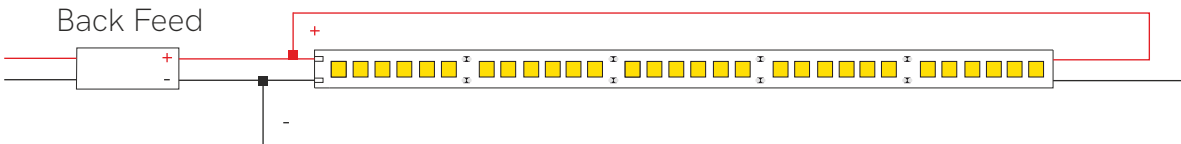

Light Perception

FINE	Open Circuit					Back Feed				
	5 mts	10 mts	15 mts	20 mts	25 mts	5 mts	10 mts	15 mts	20 mts	25 mts
FINE 84	100%	100%	90%	90%	80%	100%	100%	100%	95%	95%
FINE 69	98%	73%	–	–	–	100%	88%	70%	63%	–
FINE 51	100%	80%	80%	–	–	100%	95%	90%	–	–
FINE 49	90%	–	–	–	–	100%	–	–	–	–
FINE 31	95%	–	–	–	–	95%	95%	–	–	–
FINE 44	94%	72%	–	–	–	98%	94%	–	–	–
FINE 41	94%	72%	55%	–	–	96%	94%	79%	72%	–
FINE 61	100%	–	–	–	–	100%	100%	–	–	–
FINE 32 N	100%	100%	90%	90%	80%	–	–	–	–	–
FINE 52	100%	–	–	–	–	100%	100%	–	–	–
FINE 56	98%	80%	–	–	–	100%	95%	–	–	–
FINE 55	94%	72%	–	–	–	98%	94%	–	–	–
FINE 36	90%	66%	–	–	–	95%	90%	76%	–	–
FINE 42	98%	78%	–	–	–	100%	93%	–	–	–
FINE 50	95%	–	–	–	–	100%	–	–	–	–
FINE 46	94%	72%	55%	–	–	96%	94%	79%	72%	–
FINE 43	100%	–	–	–	–	100%	–	–	–	–
FINE 47	100%	–	–	–	–	100%	–	–	–	–
FINE 66	98%	–	–	–	–	100%	–	–	–	–
FINE 45	95%	75%	55%	–	–	96%	94%	85%	–	–

*Efficiency (%).

Back Feed