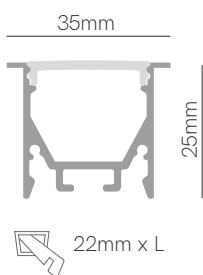

Box 10

*Useful area: 12x17,7mm.

Technical Information

Version	Box 10
Max. power	25W
Installation	Recessed
Material	Aluminium
Finishes	White / Black / Aluminium
Code	10121 ☐ 10122 ☒ 10119 ☐

Accessories

Diffuser PC Opal 70% ☐ 20490	Diffuser PC Black 50% ☒ 20502	Diffuser Continuous ☐ 20997	End Cap ☐ 10621 ☒ 10622 ☐ 10623	Joint 90° Metallic ☒ 20510	Joint 90° Metallic ☒ 20540	Joint 120° Metallic ☒ 20530	Joint 180° Metallic ☒ 20520	Clip Metallic ☒ 20710

3 YEARS WARRANTY | IP 20 | | 2m Max | | AL 6063 | p.172