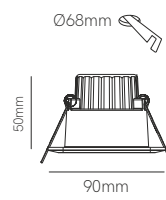

Compac round

Compac square

Technical Information

Version	Compac round	Compac square
Power	8W	8W
Installation	Recessed	Recessed
Color Temperature	2.700K / 3.000K / 4.000K	2.700K / 3.000K / 4.000K
Lumens	594 lm / 607 lm / 660 lm	594 lm / 607 lm / 660 lm
Material	Polybutylene and Polycarbonate	Polybutylene and Polycarbonate
Finishes	White	White
Code	3951 ☐ 2.700K 3952 ☐ 3.000K 3953 ☐ 4.000K	3948 ☐ 2.700K 3949 ☐ 3.000K 3950 ☐ 4.000K

3 YEARS WARRANTY | 25.000 HOURS | IP 44 | 220/240 VAC | PF >0,5 | CRI ≥80 | 90° | 50/60 Hz | TRIAC DIMM | +40°C / -20°C | 1/6/30