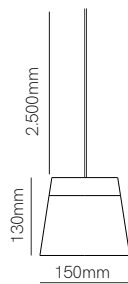

New

Lievo XL suspension

Technical Information

Version	Lievo XL suspension
Power	15W
Installation	Surface / Recessed
Color Temperature	Switch 2.700K / 3.200K / 4.000K
Lumens	1.100 lm
Material	Aluminium
Finishes	White / Black
Code	5090 ☐
	5091 ☒

*Base not included. You need to choose a base to complete the installation.

Accessories

Surface Base 15W
Ø75x33mm
☐ 5122
☒ 5123

Recessed Base 15W
Ø90x22mm / Ø80mm
☐ 5124
☒ 5125

Wire holder
☐ 5106
☒ 5107

Additional wire (1m)
☐ 5128
☒ 5129

Side base / Front base Ø25
Side base / Front base Ø28
Side base / Front base Ø33

*See pages 276 and 278 for available codes of Side base and Front base.

3 YEARS WARRANTY |
30.000 HOURS |
IP 20 |
100/277 VAC |
UGR <19 |
PF >0,9 |
CRI ≥93 |
|
38° |
|
50/60 Hz |
+45°C |
-20°C |
|
CCT SWITCH |
|
1/20