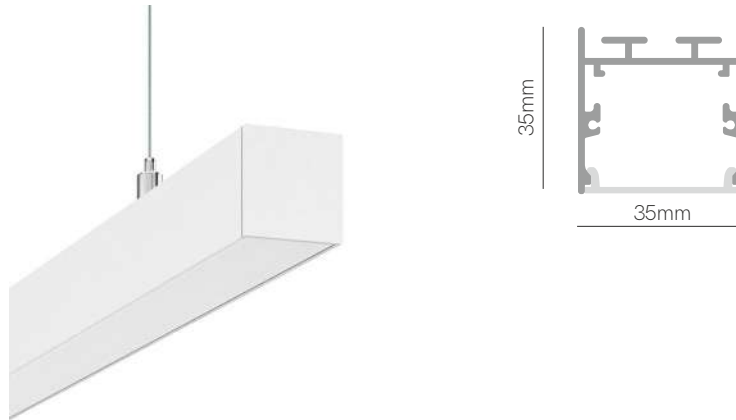

Kubo

*Finished luminaire. Includes power supply, suspension kit, power cable and end caps.

Technical Information

Version	Kubo
Power	31W / 38W / 46W / 54W
Installation	Pendant
Material	Aluminium
Finishes	White (9003) / Black (9005)

Code	Diffuser (Angle)	Power (Size)	CCT (Lm/W)	Driver	Colour
Code 7	Opal (100°) 5	31W (1.130mm) 3	2.700K (112 lm/W) 2	On / Off 1	□ White 1
		38W (1.410mm) 4	3.000K (128 lm/W) 3	Dali 2	■ Black 2
		46W (1.690mm) 5	4.000K (136 lm/W) 4	Push 3	
		54W (1.970mm) 6	5.000K (136 lm/W) 5	Casambi 5	
			RGB-W (172 lm/W) 8	Tuya 7	
			2.700-5.000K (105 lm/W) 9		

Code: **7 5** ■ ■ ■ ■ ■

*Create your code according to your preferences. RGB-W and CCT 2.700-5.000K only works with driver Casambi and Tuya.