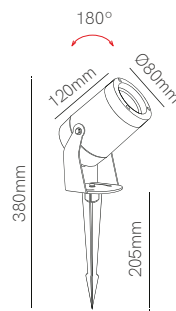

Technical Information

Version	Sair 10W	Sair 20W
Power	10W	20W
Installation	Floor	Floor
Color Temperature	3.000K	3.000K
Lumens	900 lm	1.500 lm
Material	Aluminium	Aluminium
Finishes	White / Black	White / Black
Code	4894 ☐ 4895 ☒	4897 ☐ 4898 ☒

*Spike included.

3 YEARS WARRANTY | 20.000 HOURS | IP 65 | 100/265 VAC | PF >0,9 | CRI ≥95 | GROUNDING | CABLE 24CM | 18° | 50/60 Hz | IK05 | +40°C / -20°C | 1/20