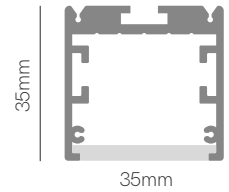

⊙ On demand.

*Create your luminaire according to your preferences. Accessories on page 166-171.

Accessories

End Cap	Suspension Kit	Ceiling suspension	Kit Joint
□ 40631	Metallic	■ 40430	Metallic
■ 40632	■ 40420 (2m)		■ 40495
■ 40634			
■ 40635			

5 YEARS WARRANTY | 50.000 HOURS | IP 20 | CRI ≥80 | 160 LED/m | | 24 VDC |