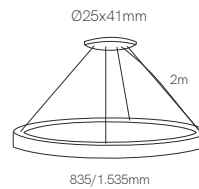

Zero direct

*Finished luminaire. Includes power supply, suspension kit, power cable and end caps.

Technical Information

Version	Zero direct
Power	43W / 81W / 162W
Installation	Pendant
Material	Aluminium
Finishes	White (9003) / Black (9005)

Equipment

Code	Diffuser	Power (Size)	CCT (lm/W)	Driver	Colour
Code 1	Opal 7	43W (835mm) 2	2.700K (51 lm/W) 2	On / Off 1	White 1
		81W (1535mm) 8	3.000K (51 lm/W) 3	Dali 2	Black 2
		162W (3.035mm) 9	4.000K (53 lm/W) 4	Push 3	Gold 4
			CCT (70 lm/W) 9	Casambi 5	Silver 5
				Tuya 7	

Code: **1** **7** ■ ■ ■ ■ ■

ⓘ On demand.

*Create your code according to your preferences. CCT only works with driver 5 and 7.