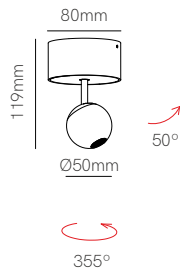

Bora surface 4,5W