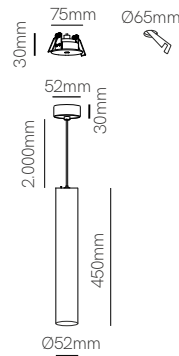

Atmos 25

Atmos 45

Technical Information

Version	Atmos 25	Atmos 45
Power	7W	10W
Installation	Surface / Recessed	Surface / Recessed
Color Temperature	Switch 2.700K / 3.200K / 4.000K	Switch 2.700K / 3.200K / 4.000K
Lumens	770 lm	1.100 lm
Material	Aluminium	Aluminium
Finishes	White / Black / Chrome / Wood	White / Black / Chrome / Wood