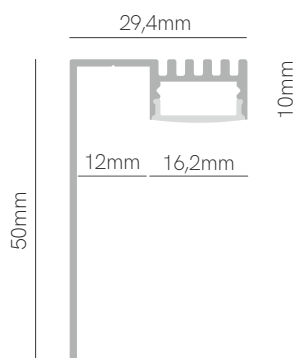

New

Box 33

*Useful area: 12,6x6,3mm.

Technical Information

Version	Box 33
Max. power	20W
Installation	Surface
Material	Aluminium
Finishes	White / Black / Aluminium

Code	33121 ☐
	33122 ☒
	33119 ☐

Accessories

Diffuser PC
Opal 70%
☐ 33440

Diffuser
Silicone
Opal 60%
☐ 20469
☐ 20469-15

End Cap
☐ 33621
☒ 33622
☐ 33623

3 YEARS WARRANTY |
IP 20 |
|
2m Max |
|
|
AL 6063 |
|
p.172