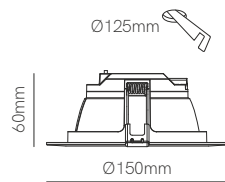

New

Noi switch

Noi

Noi dimmable

Technical Information

Version	Noi switch	Noi	Noi dimmable
Power	14W	14W	14W
Installation	Recessed	Recessed	Recessed
Color Temperature	Switch 2.700K / 3.200K / 4.000K	3.000K / 4.000K	3.000K / 4.000K
Lumens	1.320 lm	1.100 lm / 1.320 lm	1.100 lm / 1.320 lm
Material	Polybutylene and Polycarbonate	Polybutylene and Polycarbonate	Polybutylene and Polycarbonate
Finishes	White	White	White
Code	5019 ☐	242337-15C3 ☐ 3.000K 242337-15F ☐ 4.000K	3485 ☐ 3.000K 3486 ☐ 4.000K

100/277 VAC ☐ CCT SWITCH

220/240 VAC

220/240 VAC ☐ TRIAC DIMM

3 YEARS WARRANTY | 25.000 HOURS | IP 40 | PF >0,9 | CRI ≥80 | | 100° | 50/60 Hz | | +40°C / -20°C | 1/6