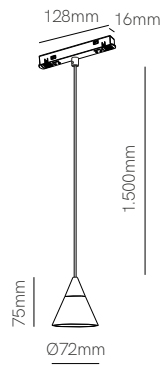

1/20

1/25

\*Need power supply (page 270).

3 YEARS WARRANTY | 26.000 HOURS | IP 20 | 48V DC | UGR <19 | PF >0,4 | CRI ≥90 | III | 38° | 50/60 Hz | +40°C / -20°C

Zoe 48V

Technical Information

Version	Zoe 48V
Power	7W
Installation	Magnet Track
Color Temperature	2.700K / 3.000K
Lumens	360 lm / 370 lm
Material	Aluminium
Finishes	White / Black