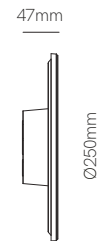

New

Mac wall 120mm

Mac wall 180mm

Mac wall 250mm

Technical Information

Version	Mac wall 120mm	Mac wall 180mm	Mac wall 250mm
Power	6W	15W	20W
Installation	Surface	Surface	Surface
Color Temperature	Switch 2.700K / 3.200K / 4.000K	Switch 2.700K / 3.200K / 4.000K	Switch 2.700K / 3.200K / 4.000K
Lumens	600 lm	1.500 lm	2.000 lm
Material	Aluminium + pc / Pc (wood)	Aluminium + pc / Pc (wood)	Aluminium + pc / Pc (wood)
Finishes	White / Black / Wood	White / Black / Wood	White / Black / Wood
Code	4995 ☐ 4996 ☒ 4997 ☒ Wood	4998 ☐ 4999 ☒ 5000 ☒ Wood	5001 ☐ 5002 ☒ 5003 ☒ Wood

3 YEARS WARRANTY | 25.000 HOURS | IP 65 | 220/240 VAC | PF >0,9 | CRI ≥80 | 360° | 50/60 Hz | IK06 | TRIAC DIMM | +40°C / -20°C | CCT SWITCH | 1/10