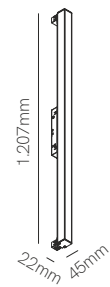

Technical Information

Version	Line 7,5W	Line 15W	Line 30W
Power	7,5W	15W	30W
Installation	Magnet Track	Magnet Track	Magnet Track
Color Temperature	3.000K	3.000K	3.000K
Lumens	320 lm	760 lm	1.050 lm
Material	Aluminium	Aluminium	Aluminium
Finishes	Black	Black	Black
Code	4784 ■	4785 ■	4786 ■

1/25 | PF >0,4

1/25 | PF >0,5

1/20 | PF >0,5

*Need power supply (page 270).

3 YEARS WARRANTY | 26.000 HOURS | IP 20 | 48V DC | UGR <19 | CRI ≥90 | III | 100° | 50/60 Hz | +40°C / -20°C