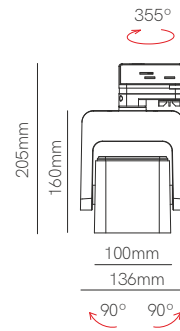

Technical Information

Version	Kom 20W	Kom 30W	Kom 40W
Power	20W	30W	40W
Installation	Three Phase Track	Three Phase Track	Three Phase Track
Color Temperature	Switch 2.700K / 3.200K / 4.000K	Switch 2.700K / 3.200K / 4.000K	3.000K / 4.000K
Lumens	2.300 lm	2.470 lm	4.500 lm / 4.600 lm
Material	Aluminium	Aluminium	Aluminium
Finishes	White / Black	White / Black	White / Black
Code	4337 ☐ 4339 ☒	4336-N ☐ 4338-N ☒	4444 ☐ 3.000K 4445 ☐ 4.000K 4447 ☒ 3.000K 4448 ☒ 4.000K

CRI ≥80 | CCT SWITCH

CRI ≥94 | CCT SWITCH

CRI ≥80

3 YEARS WARRANTY | 30.000 HOURS | IP 20 | 220/240 VAC | UGR <19 | PF >0,9 | 15° 24° 40° | 50/60 Hz | +50°C -20°C | AKZO NOBEL | 1/10