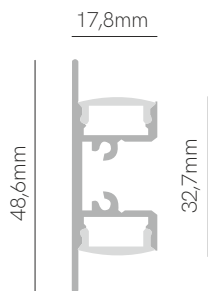

Box 22

*Useful area: 12x3mm.

Technical Information

Version	Box 22
Max. power	15W
Installation	Surface
Material	Aluminium
Finishes	Black / Aluminium
Code	22122
	22119

Accessories

Diffuser PC
Opal 70%
 20497

Diffuser
Silicone Opal 60%
 20469
 20469-15

End Cap
 22622
 22623

End Cap
 22632
 22633

Clip
Metallic
 22330

3 YEARS WARRANTY |
IP 20 |
2m Max |
AL 6063 |
p.172