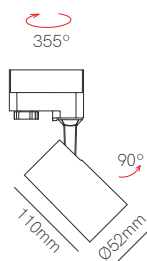

Piccolo

Piccolo base

Technical Information

Version	Piccolo	Piccolo base
Power	9,5W	9,5W
Installation	Three Phase Track	Surface / Recessed
Color Temperature	Switch 2.700K / 3.200K / 4.000K	Switch 2.700K / 3.200K / 4.000K
Lumens	1.300 lm	1.300 lm
Material	Aluminium	Aluminium
Finishes	White / Black	White / Black
Code	4437 ☐ 4438 ☐	4833 ☐ 4834 ☐

*Surface and recessed base included with Piccolo base.

3 YEARS WARRANTY | 30.000 HOURS | IP 20 | 220/240 VAC | UGR <19 | PF >0,9 | CRI ≥80 | 15° / 38° / 60° | 50/60 Hz | +50°C / -20°C | CCT SWITCH | AKZO NOBEL | 1/20