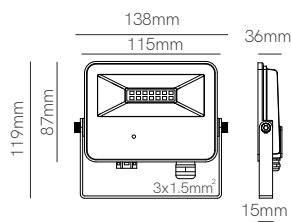

Technical Information

Version	Sky microwave sensor 10W	Sky microwave sensor 30W	Sky microwave sensor 50W
Power	10W	30W	50W
Installation	Surface	Surface	Surface
Color Temperature	4.000K / 5.000K	4.000K / 5.000K	4.000K / 5.000K
Lumens	1.150 lm / 1.200 lm	3.550 lm / 3.600 lm	5.950 lm / 6.000 lm
Material	Aluminium	Aluminium	Aluminium
Finishes	White / Black	White / Black	White / Black

Code	4349 ☐ 4.000K	4352 ☐ 4.000K	4354 ☐ 4.000K
	4350 ☐ 5.000K	4353 ☐ 5.000K	4355 ☐ 5.000K
	4308 ☒ 4.000K	4309 ☒ 4.000K	4311 ☒ 4.000K
	4351 ☒ 5.000K	4310 ☒ 5.000K	4356 ☒ 5.000K

Accessories

5 YEARS WARRANTY | 50.000 HOURS | IP 65 | 220/240 VAC | PF >0,9 | CRI ≥80 | 115° | 50/60 Hz | IK08 | +45°C / -20°C | AKZO NOBEL MICROWAVE SENSOR | 5 sec ON / 5 min OFF | 1m / 7m | >1KV