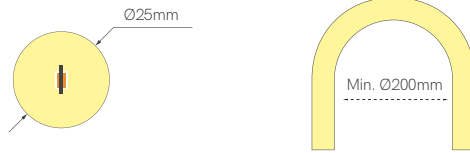

5 YEARS WARRANTY | 24 VDC | 50mm / 55,5mm (RGB) | | 140 LED/m | 96 LED/m (RGB) | 2835 | 4040 (RGB) | CRI >90 | | | |

Neon LED Strips

New

Fine 25

Technical Information

Version	Fine 25
Power	20 W/m
Color Temperature	2.400K / 2.700K / 3.000K / 4.000K / 2.700-6.500K / RGB
Lumens	From 41 Lm/m to 73 Lm/m
Ingress Protection	IP67