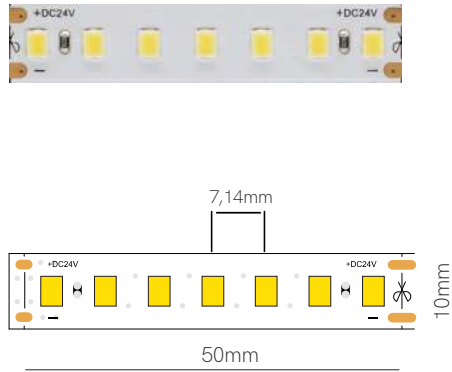

Fine 41

*High: IP20 = 1,5mm / IP65 = 3mm.

Technical Information

Version	Fine 41
Power	14,4 W/m
Color Temperature	2.700K / 3.000K / 4.000K / 6.000K
Lumens	From 95 Lm/w to 102 Lm/w
Ingress Protection	IP20 / IP65

Code	Code	Lumens	CCT	IP
	41270	95 Lm/w	2700K	IP20
	41300	98 Lm/w	3000K	IP20
	41400	100 Lm/w	4000K	IP20
	41600	102 Lm/w	6000K	IP20
	41275	90 Lm/w	2700K	IP65
	41305	92 Lm/w	3000K	IP65
	41405	95 Lm/w	4000K	IP65
	41605	97 Lm/w	6000K	IP65

Accessories

End Cap
20635

End Cap
20625

Joint
13,8x11,55x3,9mm
20220

Joint
13,55x11,67x4,7mm
20120

Joint
24,3x14,6x7,7mm
20225

Joint
24,3x14,6x7,7mm
20125

Joint
15,4x11,5x5,7mm
20991

Joint
21,6x11,5x5,7mm
20999

*Available in reel of 5 or 25 meters.