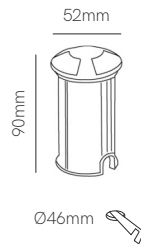

Optic

Nix

Technical Information

Version	Optic	Nix
Power	2W	2W
Installation	Recessed	Recessed
Color Temperature	3.000K	3.000K
Lumens	55 lm	55 lm
Material	Inox 304	Inox 304
Finishes	Brushed Inox	Brushed Inox
Code	4331 ■	4369 ■

*Recessed box included. Integrated driver.

3 YEARS WARRANTY | 50.000 HOURS | IP 67 | 100/240 VAC | PF >0,4 | CRI ≥80 | | CABLE 50CM | 50/60 Hz | | +50°C / -20°C |