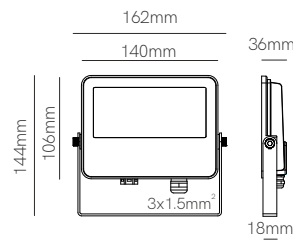

Technical Information

Version	Sky switch 10W	Sky switch 20W
Power	10W	20W
Installation	Surface	Surface
Color Temperature	Switch 3.000K / 4.000K / 5.000K	Switch 3.000K / 4.000K / 5.000K
Lumens	1.200 lm	2.400 lm
Material	Aluminium	Aluminium
Finishes	White / Black / Gray	White / Black / Gray
Code	4679 ☐	4682 ☐
	4680 ☒	4683 ☒
	4681 ☒	4684 ☒

Accessories

3 YEARS WARRANTY | 25.000 HOURS | IP 65 | 180/260 VAC | PF >0,9 | CRI ≥80 | | 115° | 50/60 Hz | | +45°C / -20°C | AKZO NOBEL | CCT SWITCH | >1KV