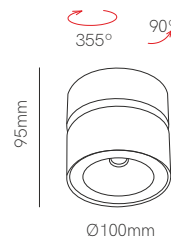

New

Concord dimmable

Concord

Technical Information

Version	Concord dimmable	Concord
Power	14W	14W
Installation	Surface	Surface
Color Temperature	Switch 2.700K / 3.200K / 4.000K	Switch 2.700K / 3.200K / 4.000K
Lumens	1.205 lm	1.205 lm
Material	Aluminium	Aluminium
Finishes	White / Black	White / Black
Code	5071 ☐ 5072 ☒	4232-N ☐ 4233-N ☒

3 YEARS WARRANTY | 30.000 HOURS | IP 20 | 220/240 VAC | PF >0,9 | CRI ≥97 | 40° | 50/60 Hz | +40°C / -10°C | CCT SWITCH | AKZO NOBEL | 1/4/12