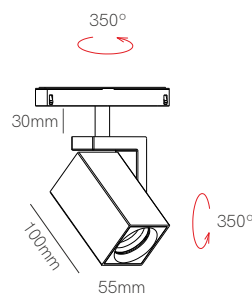

New

Volt round 48V

Volt square 48V

Technical Information

Version	Volt round 48V	Volt square 48V
Power	8W	8W
Installation	Magnet Track	Magnet Track
Color Temperature	Dali 2.700K - 4.000K	Dali 2.700K - 4.000K
Lumens	570 lm	570 lm
Material	Aluminium	Aluminium
Finishes	White / Black	White / Black
Code	5037 ☐ 5038 ☒	5039 ☐ 5040 ☒

*Need power supply (page 270).

3 YEARS WARRANTY | 30.000 HOURS | IP 20 | 48V DC | PF >0,9 | CRI ≥90 | | 38° | | IK06 | 50/60 Hz | +45°C / -20°C | | | | 1/20