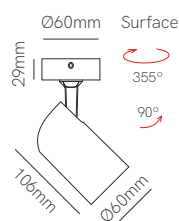

Technical Information

Version	Piccolo GU10 track	Piccolo GU10 base
Installation	Three Phase Track	Surface / Recessed
Material	Aluminium	Aluminium
Finishes	White / Black	White / Black
Code	3990-V2 ☐	4050 ☐
	3989-V2 ☒	4049 ☒

Accessories

Recessed base
4835 ☐ 4836 ☒

*GU10 bulbholder included.

5 YEARS WARRANTY | IP 20 | 220/240 VAC | AKZO NOBEL | |