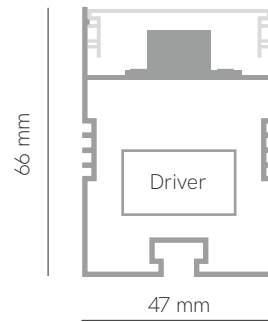

New

Triton

*Finished luminaire. Includes power supply, clip rotable, 2mts power cable and end caps.

Technical Information

Version	Triton
Power	27W / 54W / 81W
Installation	Surface
Material	Aluminium
Finishes	Black (9005)

Code	Diffuser	Power (Size)	CCT (Lm/W)	Driver	Colour
Code 4	Asymmetric (15°/35°) 9	27W (420mm) 1	2.700K (130 lm/W) 2	On / Off 1	Black 2
		54W (820mm) 2	3.000K (130 lm/W) 3	Dali 2	
		81W (1.220mm) 3	4.000K (130 lm/W) 4		

Code: **4 9**   **2**

*Create your code according to your preferences.