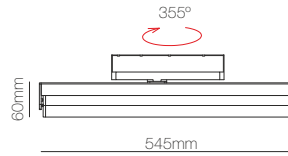

Technical Information

Version	Tram 20W	Tram 30W
Power	20W	30W
Installation	Three Phase Track	Three Phase Track
Color Temperature	3.000K / 4.000K	3.000K / 4.000K
Lumens	2.320 lm / 2.400 lm	3.520 lm / 3.600 lm
Material	Aluminium	Aluminium
Finishes	White / Black	White / Black

Code	4427 ☐ 3.000K	4428 ☐ 4.000K	4429 ☒ 3.000K	4430 ☒ 4.000K	4541 ☐ 3.000K	4542 ☐ 4.000K	4543 ☒ 3.000K	4544 ☒ 4.000K

5 YEARS WARRANTY

3 YEARS WARRANTY

30.000 HOURS | IP 20 | 220/240 VAC | UGR <19 | PF >0,9 | CRI ≥80 | 45° | 50/60 Hz | +45°C / -20°C | 1/10