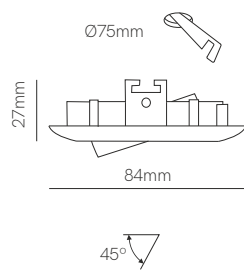

Basculante

Technical Information

Version	Basculante
Installation	Recessed
Material	Aluminium
Finishes	White / Gray / Brushed chrome
Bulbholder	50mm G5.3

Code	205280 ☐
	205284 ☐
	205285 ☐

Accessories

Bulbholder GU10

301182 ☐

*G5.3 Bulbholder included.

3 YEARS WARRANTY | IP 20 | 1/50