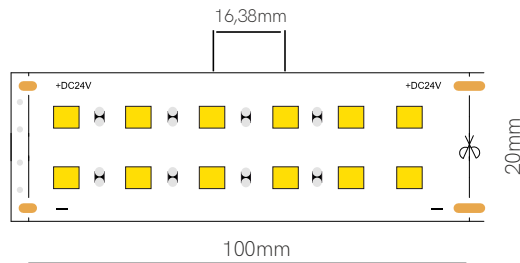

Fine 55

*High: IP20 = 1,5mm.

Technical Information

Version	Fine 55
Power	24 W/m
Color Temperature	2.700K / 3.000K / 4.000K
Lumens	From 80 Lm/w to 86 Lm/w
Ingress Protection	IP20

Code	Lumens	CCT	IP
55270	80 Lm/w	2700K	IP20
55300	83 Lm/w	3000K	IP20
55400	86 Lm/w	4000K	IP20

*Available in reel of 5 meters.

5 YEARS WARRANTY | 120 LED/m | CRI >90 | III | 24 VDC | 100mm | 5050 | p.172