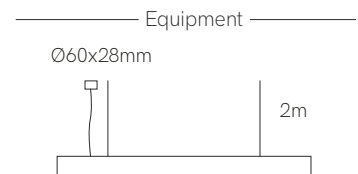

Code	Diffuser (Angle)	Power (Size)	CCT (Lm/W)	Driver	Colour
Code 4	UGR (81°) 4	46W (1.130mm) 3	2.700-5.000K (105 lm/W) 9	Casambi 5	White 1
		70W (1.690mm) 5		Tuya 7	Black 2
				RF Control 9	Gray 3

Code: 4 4 9

*Create your code according to your preferences. RF included on Driver RF Control.

5 YEARS WARRANTY | 50.000 HOURS | IP 40 | UGR <19 | 230 VAC | PF >0,9 | CRI ≥95 | [Grounding symbol] | [Light fixture icon] | 3,37m Max | [Saw blade icon] | [Triangle icon] | tuya | ((•)) RF