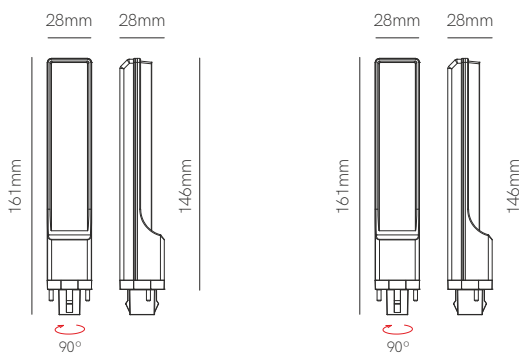

Cala 9W

Cala 10W

Technical Information

Version	Cala 9W G24	Cala 10W G24
Power	9W	10W
Color Temperature	3.000K / 4.000K	3.000K / 4.000K
Lumens	880 lm / 935 lm	1.100 lm / 1.155 lm
Code	582L015-C3 3.000K 582L015-F4 4.000K	582L015-C3B 3.000K 582L015-F4B 4.000K

3 YEARS WARRANTY | 25.000 HOURS | IP 40 | 220/240 VAC | PF >0,8 | CRI ≥80 | 135° | 50/60 Hz | +40°C / -20°C | 10/50