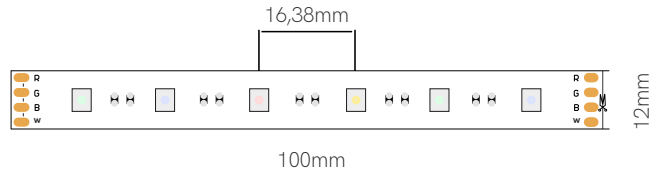

Fine 47

*High: IP20 = 2,2mm.

Technical Information

Version	Fine 47
Power	14,4 W/m
Color Temperature	RGB-W (3.000K)
Lumens	-
Ingress Protection	IP20

	Code	Lumens	CCT	IP
Code	47430	-	RGB-W	IP20

Accessories

Joint
13,5x13,73x4,2mm
□ 20150

Joint
13,5x13,55x4,8mm
□ 20250

*Available in reel of 5 meters.

5 YEARS WARRANTY | 60 LED/m | 24 VDC | III | 100mm ✂ | 5050 | p.172