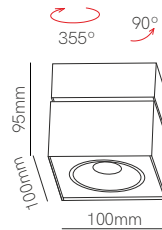

New

Rubyc dimmable

Rubyc

Technical Information

Version	Rubyc dimmable	Rubyc
Power	14W	14W
Installation	Surface	Surface
Color Temperature	Switch 2.700K / 3.200K / 4.000K	Switch 2.700K / 3.200K / 4.000K
Lumens	1.205 lm	1.205 lm
Material	Aluminium	Aluminium
Finishes	White / Black	White / Black
Code	5069 ☐ 5070 ☒	4230-N ☐ 4231-N ☒

3 YEARS WARRANTY | 30.000 HOURS | IP 20 | 220/240 VAC | PF >0,9 | CRI ≥97 | 40° | 50/60 Hz | +40°C / -10°C | CCT SWITCH | AKZO NOBEL | 1/4/12