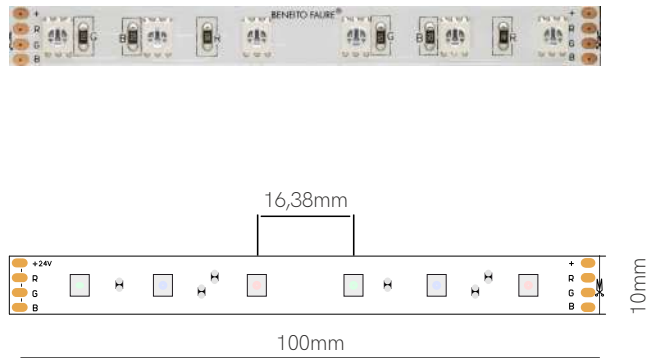

Fine 46

*High: IP20 = 2,2mm / IP65 = 3,5mm.

Technical Information

Version	Fine 46
Power	14,4 W/m
Color Temperature	RGB
Lumens	From 38 Lm/w to 41 Lm/w
Ingress Protection	IP20 / IP65

	Code	Lumens	CCT	IP
Code	46460	38 Lm/w	RGB	IP20
	46465	41 Lm/w	RGB	IP65

Accessories

End Cap	End Cap	Joint	Joint	Joint	Joint
20635	20625	13,54x11,7x4,1mm	13,56x13,46x4,7mm	24,3x14,6x7,68mm	24,3x14,6x7,68mm
		20240	20140	20245	20145

*Available in reel of 5 or 25 meters.

5 YEARS WARRANTY | 60 LED/m | 24 VDC | III | 50mm ✂ | 5050 | p.172