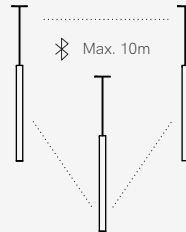

# Tuya Smart Lighting

Manage Beneito Faure luminaires with your smartphone.  
Find the Tuya logo on the products with the available function.

Smartphone control

Max. 10m

- Max. 120 devices
- Bluetooth-Mesh (Max. 30m)