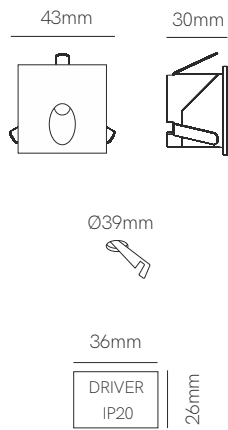

Luky

Technical Information

Version	Luky
Power	2W
Installation	Recessed
Color Temperature	3.200K / 4.000K
Lumens	90 lm / 96 lm
Material	Aluminium
Finishes	White / Black

Code	3999	☐	3.200K
	4000	☐	4.000K
	4001	☒	3.200K
	4002	☒	4.000K

3 YEARS WARRANTY | 50.000 HOURS | IP 54 | 220/240 VAC | PF >0,5 | CRI ≥80 | 65° | 50/60 Hz | +50°C / -20°C | AKZO NOBEL | 1/200