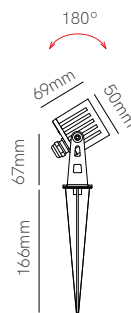

Technical Information

Version	Zas round	Fade
Power	3W	7W
Installation	Floor	Floor
Color Temperature	3.000K	3.000K
Lumens	240 lm	450 lm
Material	Aluminium	Aluminium
Finishes	Black / Corten	White / Black / Corten

Code	4134 	4690
	4922 	4692
		4693

100/277 VAC | 20.000 HOURS | PF >0,6 | 30° | IK05

220/240 VAC | 30.000 HOURS | PF >0,9 | 40° | IK08

*Spike included.

3 YEARS WARRANTY | IP 65 | CRI ≥80 | | CABLE 24CM | 50/60 Hz | +40°C -20°C | 1/50