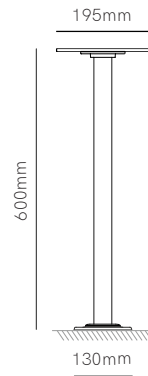

Clos 8W base 60cm

Clos 16W base 60cm

Technical Information

Version	Clos 8W base 60cm	Clos 16W base 60cm
Installation	Surface / Floor	Surface / Floor
Material	Aluminium	Aluminium
Finishes	White / Black / Corten	White / Black / Corten
Code	4885 ☐	4891 ☐
	4886 ☐	4892 ☐
	4887 ☐	4893 ☐

*Need Clos (page 409).