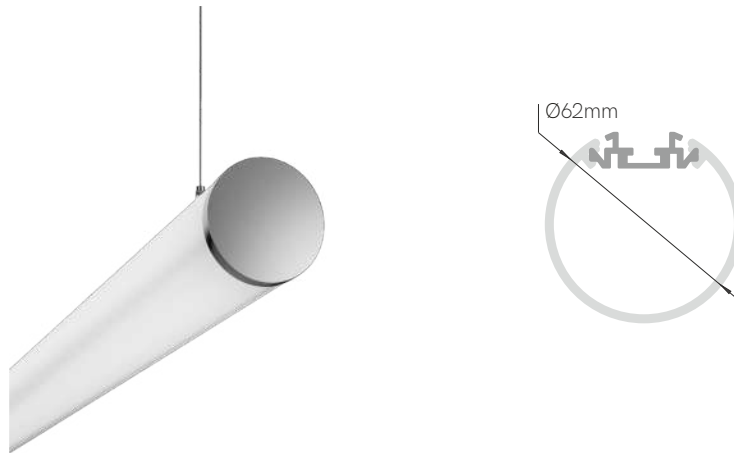

New

Tubi

*Finished luminaire. Includes suspension kit, power cable and end caps (aluminium).

Technical Information

Version	Tubi
Power	35W / 44W / 53W / 62W
Installation	Pendant
Material	Aluminium
Finishes	White (9003) / Black (9005)

Code	Diffuser (Angle)	Power (Size)	CCT (lm/W)	Driver	Colour
Code 7	Opal (270°) 1	35W (1.130mm) 3	2.700K (100 lm/W) 2	On / Off 1	White 1
		44W (1.410mm) 4	3.000K (105 lm/W) 3	Dali 2	Black 2
		53W (1.690mm) 5	4.000K (111 lm/W) 4	Push 3	
		62W (1.970mm) 6	5.000K (114 lm/W) 5	Casambi 5	
			RGB-W (172 lm/W) 8	Tuya 7	
			CCT (100 lm/W) 9		

Code: **7** **1** [ ] [ ] [ ] [ ] [ ]

*Create your code according to your preferences. RGB-W and CCT only works with driver 5 and 7.