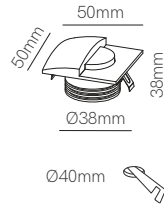

Ilo

Skin

Technical Information

Version	Ilo	Skin
Power	2W	2W
Installation	Recessed	Recessed
Color Temperature	3.000K	3.000K
Lumens	60 lm	60 lm
Material	Aluminium	Aluminium
Finishes	White / Black	White / Black
Code	4126 ☐	4108 ☐
	4127 ☒	4109 ☒

*Recessed box included.