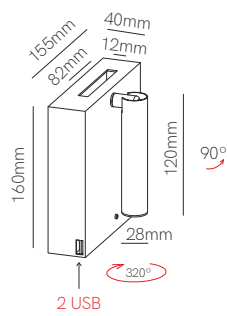

Sweet

Technical Information

Version	Sweet
Power	4W
Installation	Surface
Color Temperature	2.700K
Lumens	150 lm / 90 lm / 40 lm
Material	Aluminium
Finishes	White / Black
Code	4174 ☐
	4175 ☒

*Charger by induction and USB.

3 YEARS WARRANTY | 30.000 HOURS | IP 20 | 220/240 VAC | PF >0,4 | CRI ≥80 | | 20° | 5W | 50/60 Hz | 3 INTENSITIES | +40°C / -20°C | 1/10