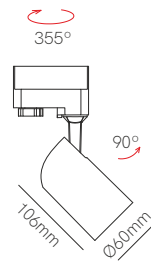

Technical Information

Version	Piccolo AR111 track	Piccolo AR111 base
Installation	Three Phase Track	Surface / Recessed
Material	Aluminium	Aluminium
Finishes	White / Black	White / Black
Code	4435 ☐	4433 ☐