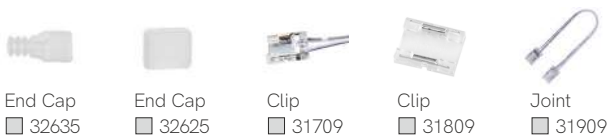

Accessories

*Available in reel of 5 meters.

5 YEARS WARRANTY | 512 LED/m | CRI ≥90 | III | 24 VDC | 62,5mm | COB | p.172