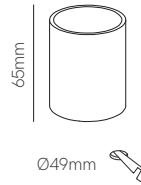

Ilo

Skin

Technical Information

Version	Ilo	Skin
Power	2W	2W
Installation	Recessed	Recessed
Color Temperature	3.000K	3.000K
Lumens	60 lm	60 lm
Material	Aluminium	Aluminium
Finishes	White / Black	White / Black
Code	4126 ☐	4108 ☐
	4127 ☒	4109 ☒

*Recessed box included.