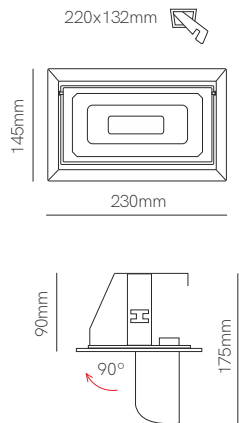

Bonn

Technical Information

Version	Bonn
Power	40W
Installation	Recessed
Color Temperature	3.000K / 4.100K
Lumens	4.750 lm / 4.800 lm
Material	Aluminium
Finishes	White / Gray

Code	4097 ☐ 3.000K
	4096 ☐ 4.100K
	4099 ☒ 3.000K
	4098 ☒ 4.100K

5 YEARS WARRANTY | 30.000 HOURS | IP 20 | 220/240 VAC | PF >0,9 | CRI ≥80 | 100° | 50/60 Hz | | +40°C / -20°C | | 1/12