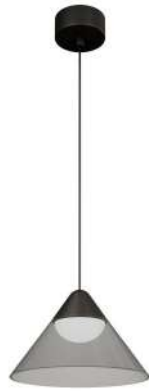

Technical Information

Version	Ark surface	Ark recessed
Power	6W	6W
Installation	Surface	Recessed
Color Temperature	2.700K / 3.000K	2.700K / 3.000K
Lumens	350 lm / 360 lm	350 lm / 360 lm
Material	Aluminium and acrylic	Aluminium and acrylic
Finishes	White-transparent / Black-transparent / Black-gray	White-transparent / Black-transparent / Black-gray
Code	4814 White-transp. 2.700K 4815 White-transp. 3.000K 4816 Black-transp. 2.700K 4817 Black-transp. 3.000K 4818 Black-gray 2.700K 4819 Black-gray 3.000K	4808 White-transp. 2.700K 4809 White-transp. 3.000K 4810 Black-transp. 2.700K 4811 Black-transp. 3.000K 4812 Black-gray 2.700K 4813 Black-gray 3.000K

3 YEARS WARRANTY | 26.000 HOURS | IP 20 | 220/240 VAC | UGR <19 | PF >0,5 | CRI ≥90 | | 90° | 50/60 Hz | +40°C / -20°C | 1/12