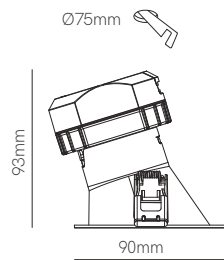

Pulcom round asymmetric

Pulcom square asymmetric

Technical Information

Version	Pulcom round asymmetric	Pulcom square asymmetric
Power	8W	8W
Installation	Recessed	Recessed
Color Temperature	Switch 2.700K / 3.200K / 4.000K	Switch 2.700K / 3.200K / 4.000K
Lumens	800 lm	800 lm
Material	Polycarbonate	Polycarbonate
Finishes	White / Black	White / Black
Code	4743 ☐ 4747 ☒	4745 ☐ 4749 ☒

3 YEARS WARRANTY | 25.000 HOURS | IP 44 | 220/240 VAC | UGR <19 | PF >0,9 | CRI ≥80 | 38° | 50/60 Hz | IK06 | +40°C / -20°C | CCT SWITCH | 1/5/20