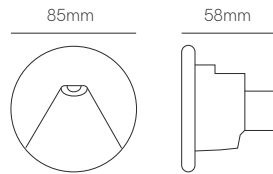

New

Pun

Ø73mm

Recessed box included
66mm x Ø73mm

White and black cover included

Technical Information

Version	Pun
Power	3W
Installation	Recessed
Color Temperature	Switch 2.700K / 3.200K / 4.000K
Lumens	65 lm
Material	Aluminium
Finishes	White / Black
Code	5029 ☐ ☒

*Recessed box, white and black cover included.