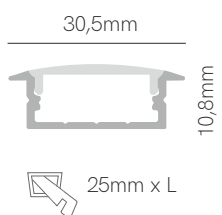

New

Box 53

*Useful area: 20x6mm.

Technical Information

Version	Box 53
Max. power	25W
Installation	Recessed
Material	Aluminium
Finishes	White / Black / Aluminium

Code	53121 ☐
	53122 ☒
	53119 ☐

Accessories

Diffuser PC
Opal 70%
☐ 23480

End Cap
☐ 53631
☒ 53632
☐ 53633

End Cap
☐ 53621
☒ 53622
☐ 53623