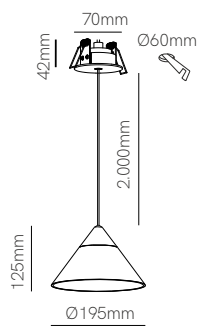

Technical Information

Version	Ark surface	Ark recessed
Power	6W	6W
Installation	Surface	Recessed
Color Temperature	2.700K / 3.000K	2.700K / 3.000K
Lumens	350 lm / 360 lm	350 lm / 360 lm
Material	Aluminium and acrylic	Aluminium and acrylic
Finishes	White-transparent / Black-transparent / Black-gray	White-transparent / Black-transparent / Black-gray
Code	4814 White-transp. 2.700K 4815 White-transp. 3.000K 4816 Black-transp. 2.700K 4817 Black-transp. 3.000K 4818 Black-gray 2.700K 4819 Black-gray 3.000K	4808 White-transp. 2.700K 4809 White-transp. 3.000K 4810 Black-transp. 2.700K 4811 Black-transp. 3.000K 4812 Black-gray 2.700K 4813 Black-gray 3.000K

3 YEARS WARRANTY | 26.000 HOURS | IP 20 | 220/240 VAC | UGR <19 | PF >0,5 | CRI ≥90 | | 90° | 50/60 Hz | +40°C / -20°C | 1/12