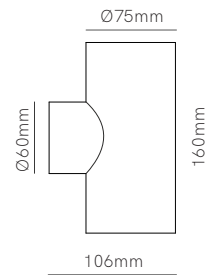

One wall dual

Technical Information

Version	One wall	One wall dual
Installation	Surface	Surface
Material	Aluminium	Aluminium
Finishes	White / Black / Corten	White / Black / Corten
Bulbholder	50mm GU10	50mm GU10
Code	5006 ☐	5009 ☐
	5007 ☒	5010 ☒
	5008 ☒	5011 ☒

*GU10 Bulbholder included.