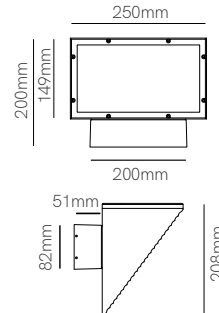

Comet switch

Comet

Technical Information

Version	Comet switch	Comet
Power	Switch 20W / 40W	40W
Installation	Surface	Surface
Color Temperature	Switch 2.700K / 3.200K / 4.000K	5.000K
Lumens	20W: 2.500 lm / 40W: 5.000 lm	4.071 lm
Material	Aluminium	Aluminium
Finishes	White / Black / Corten	White / Black

Code	5073 ☐	243113-5N ☒
	5074 ☒	
	5112 ☒	

30.000 HOURS | 40°x90° | | 1/6

CCT SWITCH | POWER SWITCH | IK10 | AKZO NOBEL

30.000 HOURS | 100° | | 1/4

IK08

3 YEARS WARRANTY | IP 65 | 220/240 VAC | PF >0,9 | CRI ≥80 | | 50/60 Hz | +45°C / -25°C | TRIAC DIMM