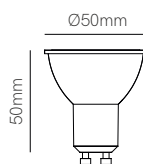

Narrow MR16   Narrow GU10 dimmable

Technical Information

Version	Narrow MR16	Narrow GU10 dimmable
Power	7W	7W
Color Temperature	3.000K	2.700K / 3.000K
Lumens	420 lm	400 lm / 420 lm
Code	3473	4672 2.700K 4671 3.000K

12V
AC/DC

220/240
VAC

3 YEARS WARRANTY | 25.000 HOURS | IP 40 | PF >0,8 | CRI ≥80 | 15° | 50/60 Hz | +40°C / -20°C | 10/50