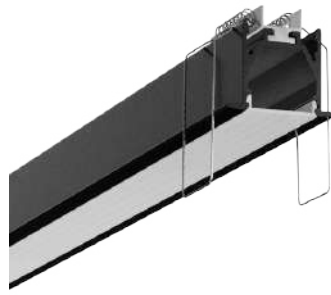

New

Dau E

*Finished luminaire. Includes power supply, spring clips, power cable and end caps.

Technical Information

Version	Dau E
Power	18W / 23W / 26W / 30W
Installation	Pendant
Material	Aluminium
Finishes	White (9003) / Black (9005)

Code	Diffuser (Angle)	Power (Size)	CCT (lm/W)	Driver	Colour
Code 1	Opal (110°) 6	18W (1.170mm) 3	2.700K (100 lm/W) 2	On / Off 1	White 1
		23W (1.420mm) 4	3.000K (105 lm/W) 3	Dali 2	Black 2
		26W (1.720mm) 5	4.000K (111 lm/W) 4	Push 3	
		30W (1.970mm) 6	5.000K (114 lm/W) 5	Casambi 5	
			RGB-W (172 lm/W) 8	Tuya 7	
			CCT (100 lm/W) 9		

Code: **1** **6** [ ] [ ] [ ] [ ] [ ]

*Create your code according to your preferences. RGB-W and CCT only works with driver 5 and 7.