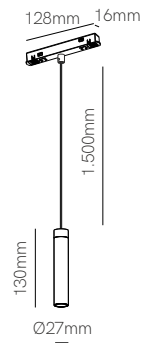

\*Need power supply (page 270).

3 YEARS WARRANTY | 26.000 HOURS | IP 20 | 48V DC | PF >0,4 | CRI ≥93 | III | 50/60 Hz | +40°C / -20°C | 1/18

Alp 48V

Alp suspension 48V

Technical Information

Version	Alp	Alp suspension
Power	4,5W	4,5W
Installation	Magnet Track	Magnet Track
Color Temperature	2.700K / 3.000K	2.700K / 3.000K
Lumens	260 lm / 270 lm	260 lm / 270 lm
Material	Aluminium	Aluminium
Finishes	White / Black	White / Black