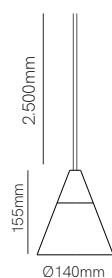

New

Zoe XL suspension

Technical Information

Version	Zoe XL suspension
Power	15W
Installation	Surface / Recessed
Color Temperature	Switch 2.700K / 3.200K / 4.000K
Lumens	1.100 lm
Material	Aluminium
Finishes	White / Black

Code	5094 ☐
	5095 ☐

*Base not included. You need to choose a base to complete the installation.

Accessories

Surface Base 15W
Ø75x33mm
☐ 5122
☒ 5123

Recessed Base 15W
Ø90x22mm / Ø80mm
☐ 5124
☒ 5125

Wire holder
☐ 5106
☒ 5107

Additional wire (1m)
☐ 5128
☒ 5129

Side base / Front base Ø25
Side base / Front base Ø28
Side base / Front base Ø33

*See pages 276 and 278 for available codes of Side base and Front base.

3 YEARS WARRANTY | 30.000 HOURS | IP 20 | 100/277 VAC | UGR <19 | PF >0,9 | CRI ≥93 | | 38° | 50/60 Hz | +45°C / -20°C | CCT SWITCH | 1/20