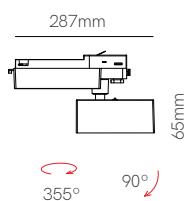

Sono 40W

Sono 60W

*Need Tuya Smart App to work.

Technical Information

Version	Sono 40W	Sono 60W
Power	40W	60W
Installation	Three Phase Track	Three Phase Track
Color Temperature	Tuya 2.600K - 4.000K	Tuya 2.600K - 4.000K
Lumens	3.130 lm	4.390 lm
Material	Aluminium and polycarbonate	Aluminium and polycarbonate
Finishes	White / Black	White / Black
Code	4946 ☐ 4947 ☐	4950 ☐ 4951 ☐