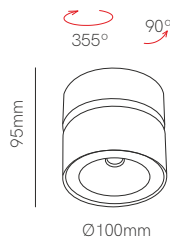

New

Concord dimmable

Concord

Technical Information

Version	Concord dimmable	Concord
Power	14W	14W
Installation	Surface	Surface
Color Temperature	Switch 2.700K / 3.200K / 4.000K	Switch 2.700K / 3.200K / 4.000K
Lumens	1.205 lm	1.205 lm
Material	Aluminium	Aluminium
Finishes	White / Black	White / Black
Code	5071 ☐ 5072 ☒	4232-N ☐ 4233-N ☒

3 YEARS WARRANTY | 30.000 HOURS | IP 20 | 220/240 VAC | PF >0,9 | CRI ≥97 | 40° | 50/60 Hz | +40°C / -10°C | CCT SWITCH | AKZO NOBEL | 1/4/12