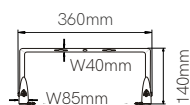

Lira 240W
■ 4567

5 YEARS WARRANTY | 50.000 HOURS | IP 65 | 100/260 VAC | PF >0,9 | CRI ≥80 | CABLE 2M | 60°/90°/120° | 50/60 Hz | IK10 | +50°C / -30°C | >4KV | 1