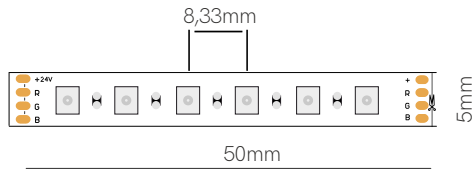

5 YEARS WARRANTY | 168 LED/m | CRI ≥90 | III | 24 VDC | 83,3mm | 2835 | p.172

Fine 50

\*High: IP20 = 2,2mm.

Technical Information

Version	Fine 50
Power	9,6 W/m
Color Temperature	RGB
Lumens	58 Lm/w
Ingress Protection	IP20