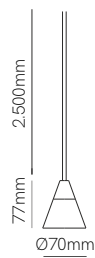

New

Zoe suspension

Technical Information

Version	Zoe suspension
Power	8W
Installation	Surface / Recessed
Color Temperature	Switch 2.700K / 3.200K / 4.000K
Lumens	570 lm
Material	Aluminium
Finishes	White / Black
Code	5092 ☐
	5093 ☐

*Base not included. You need to choose a base to complete the installation.

Accessories

Surface Base 8W Ø75x33mm ☐ 5118 ☐ 5119	Recessed Base 8W Ø90x22mm / Ø80mm ☐ 5120 ☐ 5121	Wire holder ☐ 5106 ☐ 5107	Additional wire (1m) ☐ 5128 ☐ 5129	Side base / Front base Ø25 Side base / Front base Ø28 Side base / Front base Ø33

*See pages 276 and 278 for available codes of Side base and Front base.

3 YEARS WARRANTY |
30.000 HOURS |
IP 20 |
100/277 VAC |
UGR <19 |
PF >0,9 |
CRI ≥93 |
38° |
50/60 Hz |
+40°C / -20°C |
CCT SWITCH |
1/20