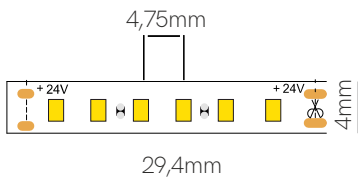

Fine 49

*High: IP20 = 2,2mm.

Technical Information

Version	Fine 49
Power	10 W/m
Color Temperature	2.700K / 3.000K / 4.000K / 6.000K
Lumens	From 71 Lm/w to 77 Lm/w
Ingress Protection	IP20

Code	Lumens	CCT	IP
49270	71 Lm/w	2700K	IP20
49300	74 Lm/w	3000K	IP20
49400	77 Lm/w	4000K	IP20
49600	74 Lm/w	6000K	IP20

*Available in reel of 5 meters.

5 YEARS WARRANTY | 204 LED/m | CRI ≥90 | III | 24 VDC | 29,4mm | 2216 | p.172