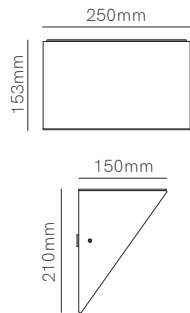

Comet switch

Comet

Technical Information

Version	Comet switch	Comet
Power	Switch 20W / 40W	40W
Installation	Surface	Surface
Color Temperature	Switch 2.700K / 3.200K / 4.000K	5.000K
Lumens	20W: 2.500 lm / 40W: 5.000 lm	4.071 lm
Material	Aluminium	Aluminium
Finishes	White / Black / Corten	White / Black

Code	5073 ☐	243113-5N ☒
	5074 ☒	
	5112 ☒	

30.000 HOURS | 40°x90° | | 1/6

CCT SWITCH | POWER SWITCH | IK10 | AKZO NOBEL

30.000 HOURS | 100° | | 1/4

IK08

3 YEARS WARRANTY | IP 65 | 220/240 VAC | PF >0,9 | CRI ≥80 | | 50/60 Hz | +45°C / -25°C | TRIAC DIMM