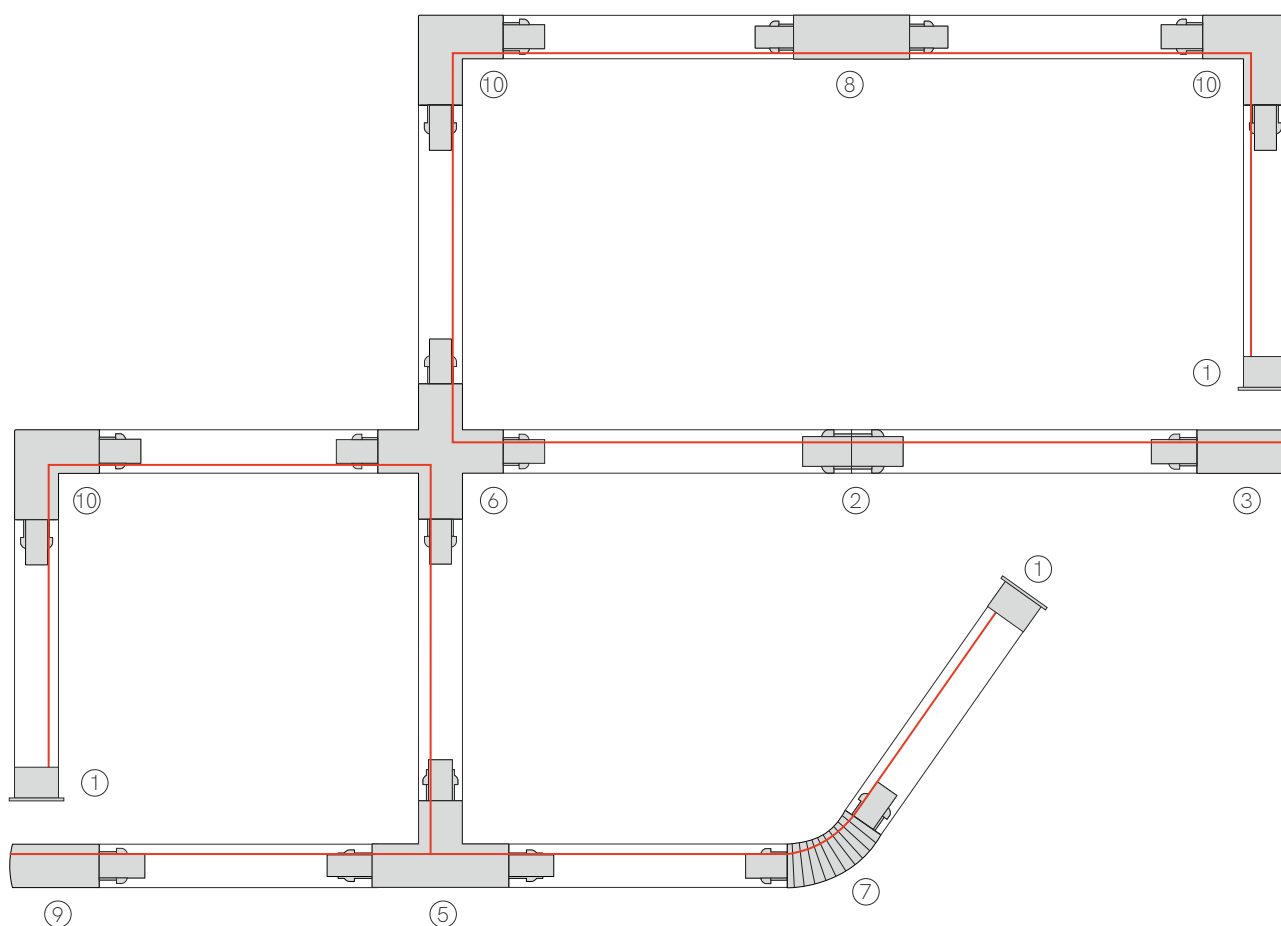

Three phase track surface accessories

● Allows power input

3 YEARS WARRANTY | IP 20