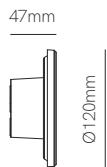

New

Mac wall 120mm

Mac wall 180mm

Mac wall 250mm

Technical Information

Version	Mac wall 120mm	Mac wall 180mm	Mac wall 250mm
Power	6W	15W	20W
Installation	Surface	Surface	Surface
Color Temperature	Switch 2.700K / 3.200K / 4.000K	Switch 2.700K / 3.200K / 4.000K	Switch 2.700K / 3.200K / 4.000K
Lumens	600 lm	1.500 lm	2.000 lm
Material	Aluminium + pc / Pc (wood)	Aluminium + pc / Pc (wood)	Aluminium + pc / Pc (wood)
Finishes	White / Black / Wood	White / Black / Wood	White / Black / Wood
Code	4995 ☐ 4996 ☒ 4997 ☒ Wood	4998 ☐ 4999 ☒ 5000 ☒ Wood	5001 ☐ 5002 ☒ 5003 ☒ Wood

3 YEARS WARRANTY | 25.000 HOURS | IP 65 | 220/240 VAC | PF >0,9 | CRI ≥80 | 360° | 50/60 Hz | IK06 | TRIAC DIMM | +40°C / -20°C | CCT SWITCH | 1/10