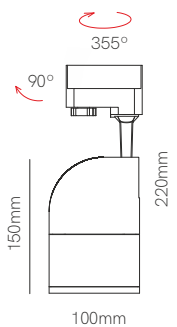

New

Konic

Konic dimmable

Technical Information

Version	Konic	Konic dimmable
Power	30W	30W
Installation	Three Phase Track	Three Phase Track
Color Temperature	Switch 2.700K / 3.200K / 4.000K	Switch 2.700K / 3.200K / 4.000K
Lumens	2.440 lm	2.440 lm
Material	Aluminium	Aluminium
Finishes	White / Black	White / Black
Code	4441-N ☐ 4442-N ☒	4985 ☐ 4986 ☒

3 YEARS WARRANTY | 30.000 HOURS | IP 20 | 220/240 VAC | UGR <19 | PF >0,9 | CRI ≥94 | 15° / 38° / 60° | 50/60 Hz | +40°C / -15°C | CCT SWITCH | AKZO NOBEL | 1/8