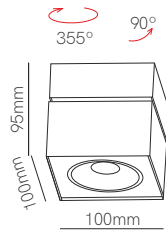

New

Rubyc dimmable

Rubyc

Technical Information

Version	Rubyc dimmable	Rubyc
Power	14W	14W
Installation	Surface	Surface
Color Temperature	Switch 2.700K / 3.200K / 4.000K	Switch 2.700K / 3.200K / 4.000K
Lumens	1.205 lm	1.205 lm
Material	Aluminium	Aluminium
Finishes	White / Black	White / Black
Code	5069 ☐ 5070 ☒	4230-N ☐ 4231-N ☒

3 YEARS WARRANTY | 30.000 HOURS | IP 20 | 220/240 VAC | PF >0,9 | CRI ≥97 | 40° | 50/60 Hz | +40°C / -10°C | CCT SWITCH | AKZO NOBEL | 1/4/12