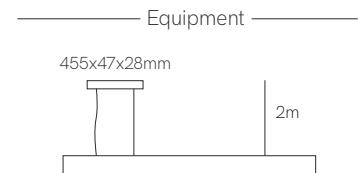

Technical Information

Version	Tubi
Power	35W / 44W / 53W / 62W
Installation	Pendant
Material	Aluminium
Finishes	White (9003) / Black (9005)