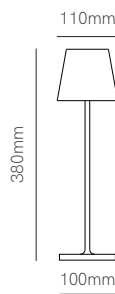

New

Lievo switch

Lievo

Technical Information

Version	Lievo switch	Lievo
Power	3,5W	3,5W
Installation	Portable	Portable
Color Temperature	Switch 2.700K / 3.200K / 4.000K	3.000K
Lumens	270 lm	156 lm
Material	Aluminium	Aluminium
Finishes	White / Black / Corten	White / Black / Corten

Code	4739-N ☐	4739 ☐
	4740-N ☒	4740 ☒
	4925-N ☒	4925 ☒

5,200 mAh |
USB-C 5V |
CCT SWITCH
CRI >90 |
120° |
4-6 HOURS

5-8 HOURS |
5,200 mAh |
MICRO USB 5V
CRI >85 |
90°

3 YEARS WARRANTY BATTERY 2 YEARS |
30.000 HOURS |
10-15 HOURS |
IP 54 |
DIMMABLE |
IK08 |
+40°C |
-25°C |
|
1/6