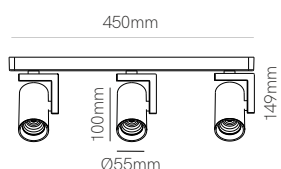

New

Volt round 3

Volt square 3

Technical Information

Version	Volt round 3	Volt square 3
Power	24W	24W
Installation	Surface	Surface
Color Temperature	Switch 2.700K / 3.200K / 4.000K	Switch 2.700K / 3.200K / 4.000K
Lumens	1.700 lm	1.700 lm
Material	Aluminium	Aluminium
Finishes	White / Black	White / Black
Code	5045 ☐ 5046 ☒	5047 ☐ 5048 ☒

3 YEARS WARRANTY | 30.000 HOURS | IP 20 | 100/277 VAC | PF >0,9 | CRI ≥90 | 38° | IK06 | 50/60 Hz | +45°C / -20°C | CCT SWITCH | 1/10