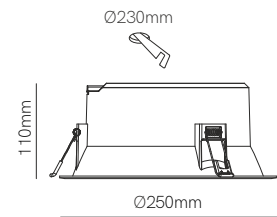

New

Thessis 15W

Thessis 25W

Thessis 35W

Technical Information

Version	Thessis 15W	Thessis 25W	Thessis 35W
Power	15W	25W	35W
Installation	Recessed	Recessed	Recessed
Color Temperature	Switch 3.000K / 4.000K / 5.000K	Switch 3.000K / 4.000K / 5.000K	Switch 3.000K / 4.000K / 5.000K
Lumens	1.300 lm	2.625 lm	3.100 lm
Material	Polybutylene and Polycarbonate	Polybutylene and Polycarbonate	Polybutylene and Polycarbonate
Finishes	White / Black	White / Black	White
Code	4766 ☐ 4987 ☒ New	4236 ☐ 4988 ☒ New	5030 ☐

UGR |
<19

UGR |
<19

3 YEARS WARRANTY | 25.000 HOURS | IP 40 | 220/240 VAC | PF >0,9 | CRI ≥85 | 90° | 50/60 Hz | IK06 | +40°C / -20°C | CCT SWITCH | 1/6