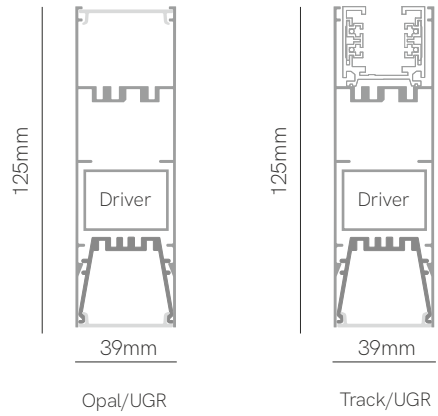

Dual

*Finished luminaire. Includes suspension kit, power cable and end caps.

Technical Information

Version	Dual
Power	18-24W / 28-35W / 46-52W
Installation	Pendant
Material	Aluminium
Finishes	White (9003) / Black (9005)

Code	Diffuser	Power Up-Down (Size)	CCT (Lm/W)	Driver	Colour
Code 5	Opal/UGR 6	18-24W (1.130mm) 3	2.700K (112 lm/W) 2	On / Off 1	□ White 1
	Track/UGR 9	28-35W (1.690mm) 5	3.000K (128 lm/W) 3	Dali 2	■ Black 2
		46-52W (2.530mm) 7	4.000K (136 lm/W) 4	Push 3	
			5.000K (136 lm/W) 5	Casambi 5	

Code: **5** ■ ■ ■ ■ ■

*Create your code according to your preferences.