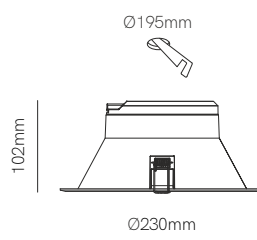

Thesis 15W dimmable

Thesis 25W dimmable

Technical Information

Version	Thesis 15W dimmable	Thesis 25W dimmable
Power	15W	25W
Installation	Recessed	Recessed
Color Temperature	Switch 3.000K / 4.000K / 5.000K	Switch 3.000K / 4.000K / 5.000K
Lumens	1.300 lm	2.625 lm
Material	Polybutylene and Polycarbonate	Polybutylene and Polycarbonate
Finishes	White / Black	White / Black
Code	4767 ☐	4691 ☐

3 YEARS WARRANTY | 25.000 HOURS | IP 40 | 220/240 VAC | UGR <19 | PF >0,9 | CRI ≥85 | 90° | 50/60 Hz | IK06 | TRIAC DIMM | +40°C / -20°C | CCT SWITCH | 1/6