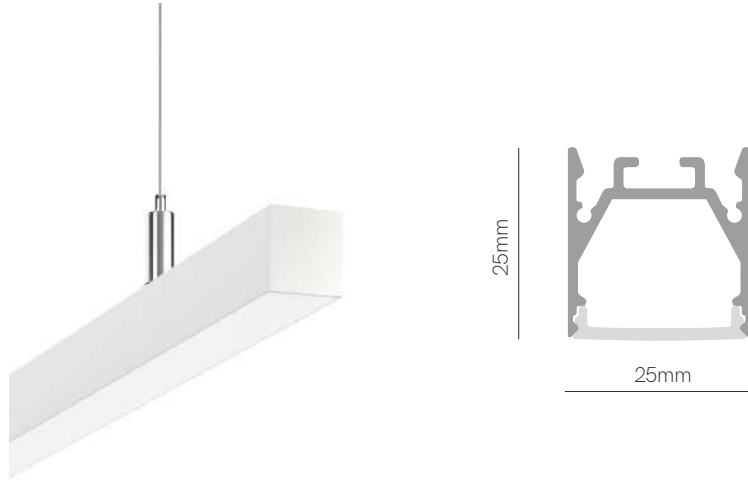

Evolution del EBITDA (millones de €)

ESTIMACIONES

Fuente: Bloomberg, y la Fitch IIF (www.fitchiif.com/industry)

Dau

\*Finished luminaire. Includes suspension kit, power cable and end caps.

Technical Information