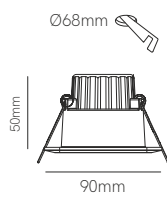

Compac round

Compac square

Technical Information

Version	Compac round	Compac square
Power	8W	8W
Installation	Recessed	Recessed
Color Temperature	2.700K / 3.000K / 4.000K	2.700K / 3.000K / 4.000K
Lumens	594 lm / 607 lm / 660 lm	594 lm / 607 lm / 660 lm
Material	Polybutylene and Polycarbonate	Polybutylene and Polycarbonate
Finishes	White	White
Code	3951 ☐ 2.700K 3952 ☐ 3.000K 3953 ☐ 4.000K	3948 ☐ 2.700K 3949 ☐ 3.000K 3950 ☐ 4.000K

3 YEARS WARRANTY | 25.000 HOURS | IP 44 | 220/240 VAC | PF >0,5 | CRI ≥80 | 90° | 50/60 Hz | TRIAC DIMM | +40°C / -20°C | 1/6/30