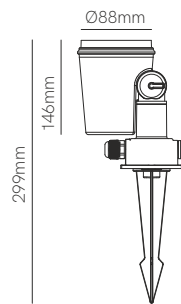

Fix

Technical Information

Version	Fix
Installation	Surface / Floor
Material	Polypropylene
Finishes	Black
Lamp Holder	E27
Code	4820 ■

*Spike included. Recommended lamp Par 38 (page 568).

3 YEARS WARRANTY | IP 65 | 50/60 Hz | 1/6