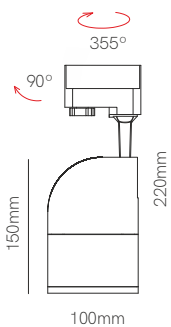

New

Konic

Konic dimmable

Technical Information

Version	Konic	Konic dimmable
Power	30W	30W
Installation	Three Phase Track	Three Phase Track
Color Temperature	Switch 2.700K / 3.200K / 4.000K	Switch 2.700K / 3.200K / 4.000K
Lumens	2.440 lm	2.440 lm
Material	Aluminium	Aluminium
Finishes	White / Black	White / Black
Code	4441-N ☐ 4442-N ☒	4985 ☐ 4986 ☒

3 YEARS WARRANTY | 30.000 HOURS | IP 20 | 220/240 VAC | UGR <19 | PF >0,9 | CRI ≥94 | 15° / 38° / 60° | 50/60 Hz | +40°C / -15°C | CCT SWITCH | AKZO NOBEL | 1/8