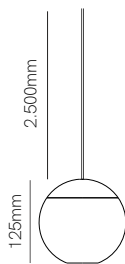

New

Bora XL suspension

Technical Information

Version	Bora XL suspension
Power	15W
Installation	Surface / Recessed
Color Temperature	Switch 2.700K / 3.200K / 4.000K
Lumens	1.100 lm
Material	Aluminium
Finishes	White / Black
Code	5086 ☐
	5087 ☒

*Base not included. You need to choose a base to complete the installation.

Accessories

Surface Base 15W Ø75x33mm ☐ 5122 ☒ 5123	Recessed Base 15W Ø90x22mm / Ø80mm ☐ 5124 ☒ 5125	Wire holder ☐ 5106 ☒ 5107	Additional wire (1m) ☐ 5128 ☒ 5129	Side base / Front base Ø25 Side base / Front base Ø28 Side base / Front base Ø33

*See pages 276 and 278 for available codes of Side base and Front base.

3 YEARS WARRANTY |
30.000 HOURS |
IP 20 |
100/277 VAC |
UGR <19 |
PF >0,9 |
CRI ≥93 |
38° |
50/60 Hz |
+45°C / -20°C |
CCT SWITCH |
1/20