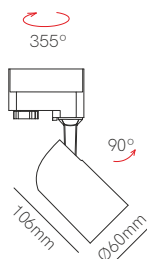

Technical Information

Version	Piccolo GU10 track	Piccolo GU10 base
Installation	Three Phase Track	Surface / Recessed
Material	Aluminium	Aluminium
Finishes	White / Black	White / Black
Code	3990-V2 ☐	4050 ☐
	3989-V2 ☒	4049 ☒

Accessories

Recessed base
4835 ☐ 4836 ☒

*GU10 bulbholder included.

5 YEARS WARRANTY | IP 20 | 220/240 VAC | AKZO NOBEL | |