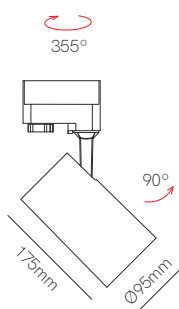

Adjustable light beam

15°

55°

Zoom

Power and CTT switch

Technical Information

Version	Zoom
Power	Switch 15W / 20W / 25W
Installation	Three Phase Track
Color Temperature	Switch 2.700K / 3.200K / 4.000K
Lumens	15W: 1.200 lm / 20W: 1.500lm / 25W: 1.800 lm
Material	Aluminium and polycarbonate
Finishes	White / Black
Code	4900 <input type="checkbox"/>
	4901 <input checked="" type="checkbox"/>