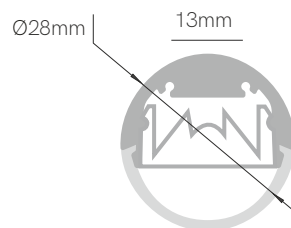

Angle 30°

*Useful area: 12x8mm.

Technical Information

Version	Box 39
Max. power	25W
Installation	Surface
Material	Aluminium
Finishes	Black
Code	39122 ■

Accessories

Diffuser PC Opal 70% ■ 39440	Diffuser PC Transp. 90% ■ 39450	Diffuser PC Optic 30% ■ 39430	End Cap ■ 39622	Clip Plastic ■ 25530	Suspension Kit ■ 25887 (2m)	Base 455x47x28mm □ 35331 (30W/24V) ■ 35332 (30W/24V) □ 35361 (60W/24V) ■ 35362 (60W/24V) □ 35311 (100W/24V) ■ 35312 (100W/24V)

3 YEARS WARRANTY	IP 20		2m Max		AL 6063