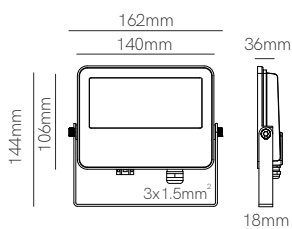

Sky switch 30W

Sky switch 40W

Technical Information

Version	Sky switch 30W	Sky switch 40W
Power	30W	40W
Installation	Surface	Surface
Color Temperature	Switch 3.000K / 4.000K / 5.000K	Switch 3.000K / 4.000K / 5.000K
Lumens	3.600 lm	4.800 lm
Material	Aluminium	Aluminium
Finishes	White / Black / Gray	White / Black / Gray

Code	4685 ☐	4688 ☐
	4686 ☒	4689 ☒
	4687 ☒	4694 ☒

Accessories

3 YEARS WARRANTY |
25.000 HOURS |
IP 65 |
180/260 VAC |
PF >0,9 |
CRI ≥80 |
|
115° |
50/60 Hz |
|
+45°C / -20°C |
AKZO NOBEL |
|
>1KV