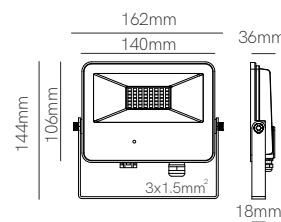

Technical Information

Version	Sky microwave sensor 10W	Sky microwave sensor 30W	Sky microwave sensor 50W
Power	10W	30W	50W
Installation	Surface	Surface	Surface
Color Temperature	4.000K / 5.000K	4.000K / 5.000K	4.000K / 5.000K
Lumens	1.150 lm / 1.200 lm	3.550 lm / 3.600 lm	5.950 lm / 6.000 lm
Material	Aluminium	Aluminium	Aluminium
Finishes	White / Black	White / Black	White / Black

Code	4349 ☐ 4.000K	4352 ☐ 4.000K	4354 ☐ 4.000K
	4350 ☐ 5.000K	4353 ☐ 5.000K	4355 ☐ 5.000K
	4308 ☒ 4.000K	4309 ☒ 4.000K	4311 ☒ 4.000K
	4351 ☒ 5.000K	4310 ☒ 5.000K	4356 ☒ 5.000K

Accessories

5 YEARS WARRANTY | 50.000 HOURS | IP 65 | 220/240 VAC | PF >0,9 | CRI ≥80 | 115° | 50/60 Hz | IK08 | +45°C / -20°C | AKZO NOBEL MICROWAVE SENSOR | 5 sec ON / 5 min OFF | 1m / 7m | >1KV