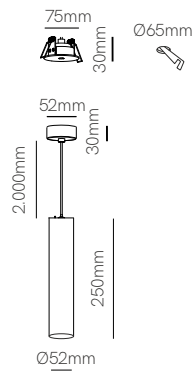

Technical Information

Version	Atmos 25 GU10	Atmos 45 GU10
Installation	Surface / Recessed	Surface / Recessed
Material	Aluminium	Aluminium
Finishes	White / Black / Chrome / Wood	White / Black / Chrome / Wood
Code	4465 ☐ 4466 ☒ 4954 ☐	4467 ☐ 4468 ☒ 4955 ☐

*All versions included surface base (mounted) and recessed base (not mounted).

3 YEARS WARRANTY | IP 20 | 220/240 VAC |