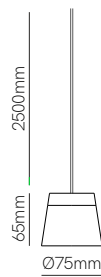

New

Lievo suspension

Technical Information

Version	Lievo suspension
Power	8W
Installation	Surface / Recessed
Color Temperature	Switch 2.700K / 3.200K / 4.000K
Lumens	570 lm
Material	Aluminium
Finishes	White / Black
Code	5088 ☐
	5089 ☒

*Base not included. You need to choose a base to complete the installation.

Accessories

Surface Base 8W
Ø75x33mm
☐ 5118
☒ 5119

Recessed Base 8W
Ø90x22mm / Ø80mm
☐ 5120
☒ 5121

Wire holder
☐ 5106
☒ 5107

Additional wire (1m)
☐ 5128
☒ 5129

Side base / Front base Ø25
Side base / Front base Ø28
Side base / Front base Ø33

*See pages 276 and 278 for available codes of Side base and Front base.

3 YEARS WARRANTY |
30.000 HOURS |
IP 20 |
100/277 VAC |
UGR <19 |
PF >0,9 |
CRI ≥93 |
38° |
50/60 Hz |
+45°C / -20°C |
CCT SWITCH |
1/20