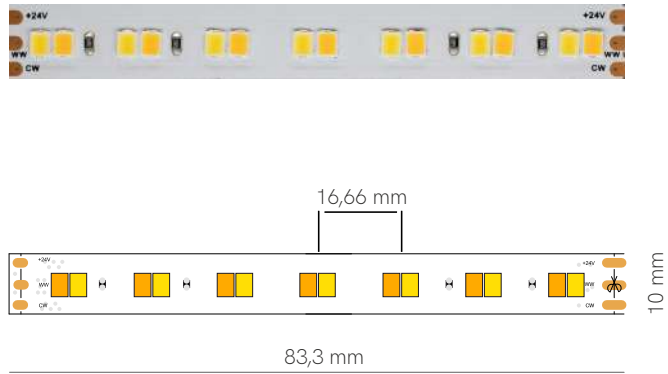

New

Fine 42

*High: IP20 = 1,5mm / IP65 = 3mm.

Technical Information

Version	Fine 42
Power	19,2 W/m
Color Temperature	1.800-4.000K
Lumens	90 Lm/W
Ingress Protection	IP20 / IP65

Code	Code	Lumens	CCT	IP
	42360	90 Lm/W	1.800-4.000K	IP20
	42365	90 Lm/W	1.800-4.000K	IP65

Accessories

End Cap
20635

End Cap
20625

Joint
13,57x11,63x3,5mm
20230

Joint
13,57x11,63x4,7mm
20130

Joint
24,3x14,6x7,7mm
20235

Joint
24,3x14,6x7,7mm
20135

*Available in reel of 5 or 25 meters.

5 YEARS WARRANTY | 168 LED/m | CRI ≥90 | III | 24 VDC | 83,3mm | 2835 | p.172