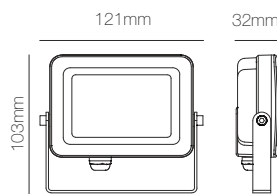

Technical Information

Version	Sky 10W	Sky 20W	Sky 30W
Power	10W	20W	30W
Installation	Surface	Surface	Surface
Color Temperature	5.000K	2.700K / 4.000K / 5.000K	2.700K / 4.000K / 5.000K
Lumens	1.150 lm	2.250 lm / 2.400 lm / 2.450 lm	3.450 lm / 3.600 lm / 3.650 lm
Material	Aluminium	Aluminium	Aluminium
Finishes	White / Black	White / Black / Corten	Gray / Corten

Code	Sky 10W	Sky 20W	Sky 30W
	4254 ☐ 5.000K	4263 ☐ 5.000K	4276 ☐ 3.000K
	4257 ☒ 5.000K	4266 ☒ 5.000K	4279 ☒ 2.700K
		4401 ☒ 2.700K	4280 ☒ 4.000K
		4402 ☒ 4.000K	

Accessories

5 YEARS WARRANTY | 50.000 HOURS | IP 65 | 220/240 VAC | PF >0,9 | CRI ≥80 | | 115° | 50/60 Hz | | +45°C / -20°C | AKZO NOBEL | >1KV