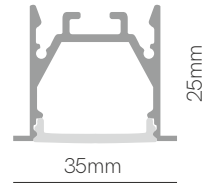

New

Dau E

*Finished luminaire. Includes power supply, spring clips, power cable and end caps.

Technical Information

Version	Dau E
Power	18W / 23W / 26W / 30W
Installation	Pendant
Material	Aluminium
Finishes	White (9003) / Black (9005)

Code	Diffuser (Angle)	Power (Size)	CCT (lm/W)	Driver	Colour
Code 1	Opal (110°) 6	18W (1.170mm) 3	2.700K (100 lm/W) 2	On / Off 1	White 1
		23W (1.420mm) 4	3.000K (105 lm/W) 3	Dali 2	Black 2
		26W (1.720mm) 5	4.000K (111 lm/W) 4	Push 3	
		30W (1.970mm) 6	5.000K (114 lm/W) 5	Casambi 5	
			RGB-W (172 lm/W) 8	Tuya 7	
			CCT (100 lm/W) 9		

Code: **1** **6** [ ] [ ] [ ] [ ] [ ]

*Create your code according to your preferences. RGB-W and CCT only works with driver 5 and 7.