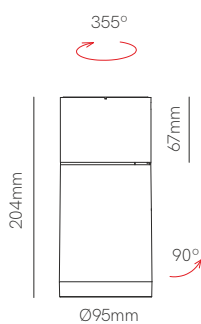

L: Ø130mm H: 60mm Ø110mm

3851

3852

\*Need Three Phase Surface Base (4700 or 4701) to put inside.

Nox

Technical Information

Version	Nox
Power	30W
Installation	Surface
Color Temperature	Switch 2.700K / 3.200K / 4.000K
Lumens	2.460 lm
Material	Aluminium
Finishes	White / Black