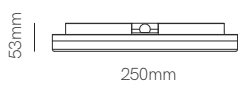

Kora square 20W

Kora square 25W

Technical Information

Version	Kora square 20W	Kora square 25W
Power	20W	25W
Installation	Surface	Surface
Color Temperature	Switch 2.700K / 3.200K / 4.000K	Switch 2.700K / 3.200K / 4.000K
Lumens	2.400 lm	3.000 lm
Material	Polybutylene and Polycarbonate	Polybutylene and Polycarbonate
Finishes	White	White
Code	4831 ☐	4499-V2 ☐

3 YEARS WARRANTY | 25.000 HOURS | IP 54 | 220/240 VAC | PF >0,9 | CRI ≥80 | 120° | 50/60 Hz | IK08 | +45°C / -25°C | CCT SWITCH | 1/5