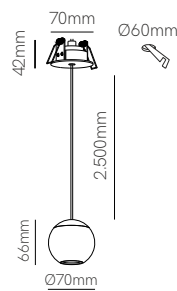

Bora suspension recessed

Technical Information

Version	Bora suspension surface
Power	8,5W
Installation	Surface
Color Temperature	2.700K / 3.000K
Lumens	530 lm / 540 lm
Material	Aluminium
Finishes	White / Black / Chrome / Rose gold

Version	Bora suspension recessed
Power	8,5W
Installation	Recessed
Color Temperature	2.700K / 3.000K
Lumens	530 lm / 540 lm
Material	Aluminium
Finishes	White / Black / Chrome / Rose gold

Code	4605	☐	2.700K
	4606	☐	3.000K
	4607	☒	2.700K
	4608	☒	3.000K
	4609	☐	2.700K
	4610	☐	3.000K
	4611	☐	2.700K
	4612	☐	3.000K

Code	4613	☐	2.700K
	4614	☐	3.000K
	4615	☒	2.700K
	4616	☒	3.000K
	4617	☐	2.700K
	4618	☐	3.000K
	4619	☐	2.700K
	4620	☐	3.000K

3 YEARS WARRANTY | 26.000 HOURS | IP 20 | 220/240 VAC | UGR <15 | PF >0,6 | CRI >93 | 36° | 50/60 Hz | +40°C / -20°C | 1/18