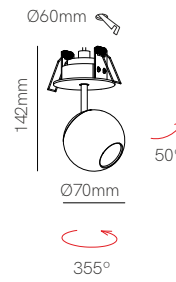

Bora recessed 4,5W

Bora recessed 8,5W

Technical Information

Version	Bora recessed 4,5W	Bora recessed 8,5W
Power	4,5W	8,5W
Installation	Recessed	Recessed
Color Temperature	2.700K / 3.000K	2.700K / 3.000K
Lumens	290 lm / 300 lm	530 lm / 540 lm
Material	Aluminium	Aluminium
Finishes	White / Black / Chrome / Rose gold	White / Black / Chrome / Rose gold

Code	4589 ☐ 2.700K	4597 ☐ 2.700K
	4590 ☐ 3.000K	4598 ☐ 3.000K
	4591 ☒ 2.700K	4599 ☒ 2.700K
	4592 ☒ 3.000K	4600 ☒ 3.000K
	4593 ☐ 2.700K	4601 ☐ 2.700K
	4594 ☐ 3.000K	4602 ☐ 3.000K
	4595 ☐ 2.700K	4603 ☐ 2.700K
	4596 ☐ 3.000K	4604 ☐ 3.000K

UGR <10 | PF >0,5 | 38°

UGR <15 | PF >0,6 | 36°

3 YEARS WARRANTY | 26.000 HOURS | IP 20 | 220/240 VAC | CRI ≥93 | | 50/60 Hz | +40°C / -20°C | 1/18