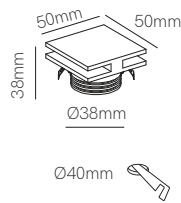

Port

Grow

Steps

Technical Information

Version	Port	Grow	Steps
Power	4W	4W	4W
Installation	Recessed	Recessed	Recessed
Color Temperature	3.000K	3.000K	3.000K
Lumens	60 lm	60 lm	60 lm
Material	Aluminium	Aluminium	Aluminium
Finishes	White / Black	White / Black	White / Black

Code	Port	Grow	Steps
	4112 ☐	4106 ☐	4110 ☐
	4113 ☒	4107 ☒	4111 ☒

*Recessed box included.

3 YEARS WARRANTY | 25.000 HOURS | IP 20 | 220/240 VAC | PF >0,5 | CRI ≥80 | | 50/60 Hz | | +50°C / -20°C | |