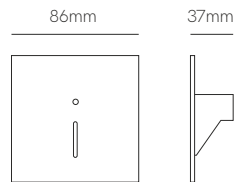

New

Lao

Ø73mm

Recessed box included
66mm x Ø73mm