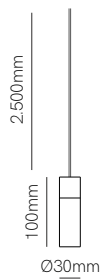

New

Nano alp suspension

Technical Information

Version	Nano alp suspension
Power	5W
Installation	Surface / Recessed
Color Temperature	Switch 2.700K / 3.200K / 4.000K
Lumens	370 lm
Material	Aluminium
Finishes	White / Black
Code	5096 ☐
	5097 ☒

*Base not included. You need to choose a base to complete the installation.

Accessories

Surface Base 5W
Ø75x33mm
☐ 5114
☒ 5115

Recessed Base 5W
Ø90x22mm / Ø80mm
☐ 5116
☒ 5117

Wire holder
☐ 5106
☒ 5107

Additional wire (1m)
☐ 5128
☒ 5129

Side base / Front base Ø25
Side base / Front base Ø28
Side base / Front base Ø33

*See pages 276 and 278 for available codes of Side base and Front base.

3 YEARS WARRANTY |
30.000 HOURS |
IP 20 |
100/277 VAC |
UGR <19 |
PF >0,9 |
CRI ≥93 |
□ |
45° |
50/60 Hz |
+40°C / -20°C |
CCT SWITCH |
🌈 |
1/20