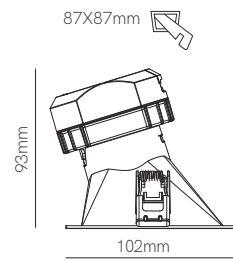

Pulcom round asymmetric

Pulcom square asymmetric

Technical Information

Version	Pulcom round asymmetric	Pulcom square asymmetric
Power	8W	8W
Installation	Recessed	Recessed
Color Temperature	Switch 2.700K / 3.200K / 4.000K	Switch 2.700K / 3.200K / 4.000K
Lumens	800 lm	800 lm
Material	Polycarbonate	Polycarbonate
Finishes	White / Black	White / Black
Code	4743 ☐ 4747 ☒	4745 ☐ 4749 ☒

3 YEARS WARRANTY | 25.000 HOURS | IP 44 | 220/240 VAC | UGR <19 | PF >0,9 | CRI ≥80 | 38° | 50/60 Hz | IK06 | +40°C / -20°C | CCT SWITCH | 1/5/20