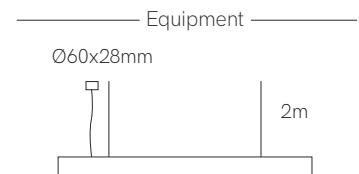

Code: **6** ■ ■ ■ ■ ■

\*Create your code according to your preferences.

Fly

\*Finished luminaire. Includes suspension kit, power cable and end caps.

Technical Information

Version	Fly
Power	2x14W / 3x14W
Installation	Pendant
Material	Aluminium
Finishes	White (9003) / Black (9005)