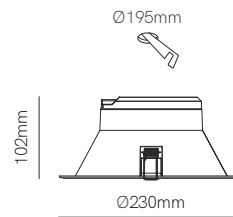

New

Thessis 15W

Thessis 25W

Thessis 35W

Technical Information

Version	Thessis 15W	Thessis 25W	Thessis 35W
Power	15W	25W	35W
Installation	Recessed	Recessed	Recessed
Color Temperature	Switch 3.000K / 4.000K / 5.000K	Switch 3.000K / 4.000K / 5.000K	Switch 3.000K / 4.000K / 5.000K
Lumens	1.300 lm	2.625 lm	3.100 lm
Material	Polybutylene and Polycarbonate	Polybutylene and Polycarbonate	Polybutylene and Polycarbonate
Finishes	White / Black	White / Black	White
Code	4766 ☐ 4987 ☒ New	4236 ☐ 4988 ☒ New	5030 ☐

UGR |
<19

UGR |
<19

3 YEARS WARRANTY | 25.000 HOURS | IP 40 | 220/240 VAC | PF >0,9 | CRI ≥85 | 90° | 50/60 Hz | IK06 | +40°C / -20°C | CCT SWITCH | 1/6