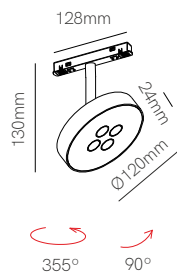

Cookie 48V

Technical Information

Version	Cookie
Power	12W
Installation	Magnet Track
Color Temperature	2.700K / 3.000K
Lumens	940 lm / 950 lm
Material	Aluminium
Finishes	White / Black
Code	4772 ☐ 2.700K 4773 ☐ 3.000K 4774 ☒ 2.700K 4775 ☒ 3.000K

*Need power supply (page 270).

3 YEARS WARRANTY | 26.000 HOURS | IP 20 | 48V DC | UGR <19 | PF >0,5 | CRI ≥90 | III | 38° | 50/60 Hz | +40°C / -20°C | 1/20