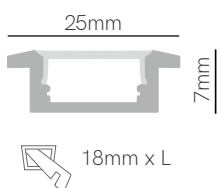

Box 15

*Useful area: 12x5mm.

Technical Information

Version	Box 15
Max. power	20W
Installation	Recessed
Material	Aluminium
Finishes	White / Black / Aluminium
Code	15121 ☐
	15122 ☒
	15119 ☐

Accessories

Diffuser PC
Transp. 90%
☐ 20450

Diffuser PC
Opal 70%
☐ 20440

Diffuser PC
Black 50%
☒ 20472

Diffuser
Silicone
Opal 60%
☐ 20469
☐ 20469-15

End Cap
☐ 15631
☒ 15632
☐ 15633

End Cap
☐ 15621
☒ 15622
☐ 15623