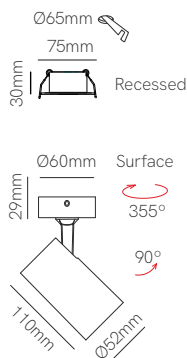

Piccolo

Piccolo base

Technical Information

Version	Piccolo	Piccolo base
Power	9,5W	9,5W
Installation	Three Phase Track	Surface / Recessed
Color Temperature	Switch 2.700K / 3.200K / 4.000K	Switch 2.700K / 3.200K / 4.000K
Lumens	1.300 lm	1.300 lm
Material	Aluminium	Aluminium
Finishes	White / Black	White / Black
Code	4437 ☐ 4438 ☐	4833 ☐ 4834 ☐

*Surface and recessed base included with Piccolo base.

3 YEARS WARRANTY | 30.000 HOURS | IP 20 | 220/240 VAC | UGR <19 | PF >0,9 | CRI ≥80 | 15° / 38° / 60° | 50/60 Hz | +50°C / -20°C | CCT SWITCH | AKZO NOBEL | 1/20