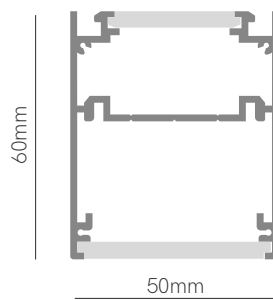

Zero dual

*Finished luminaire. Includes power supply, suspension kit, power cable and end caps.

Technical Information

Version	Zero dual
Power	107W / 162W / 325W
Installation	Pendant
Material	Aluminium
Finishes	White (9003) / Black (9005)

Equipment

Code	Diffuser	Power (Size)	CCT (lm/W)	Driver	Colour
Code 1	Opal 8	107W (1.050mm) 3	3.000K (51 lm/W) 3	On / Off 1	White 1
		162W (1.550mm) 8	4.000K (53 lm/W) 4	Dali 2	Black 2
		325W (3.050mm) 9		Push 3	
				Casambi 5	
				Tuya 7	

Code: **1 8** ■ ■ ■ ■ ■

*Create your code according to your preferences.