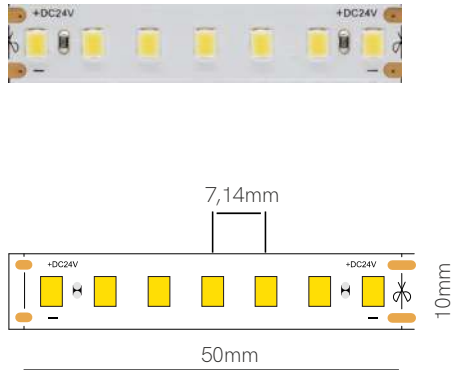

Fine 69

*High: IP20 = 1,5mm / IP65 = 3mm.

Technical Information

Version	Fine 69
Power	9,6 W/m
Color Temperature	2.700K / 3.000K / 4.000K / 6.000K
Lumens	From 95 Lm/w to 102 Lm/w
Ingress Protection	IP20 / IP65

Code	Code	Lumens	CCT	IP
	69270	95 Lm/w	2700K	IP20
	69300	98 Lm/w	3000K	IP20
	69400	100 Lm/w	4000K	IP20
	69600	102 Lm/w	6000K	IP20
	69275	90 Lm/w	2700K	IP65
	69305	92 Lm/w	3000K	IP65
	69405	95 Lm/w	4000K	IP65
	69605	97 Lm/w	6000K	IP65

Accessories

End Cap
20635

End Cap
20625

Joint
13,8x11,55x3,9mm
20220

Joint
13,55x11,67x4,7mm
20120

Joint
24,3x14,6x7,7mm
20225

Joint
24,3x14,6x7,7mm
20125

Joint
15,4x11,5x5,7mm
20991

Joint
21,6x11,5x5,7mm
20999

*Available in reel of 5 or 25 meters.