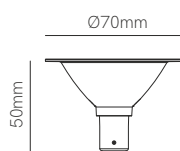

Max

Technical Information

Version	Max BA15d
Power	7W
Color Temperature	2.700K
Lumens	500 lm
Code	3569

---

3 YEARS WARRANTY | 25.000 HOURS | IP 40 | 12V AC/DC | PF >0,5 | CRI ≥80 | 24° | 50/60 Hz | +40°C -20°C | 6/30