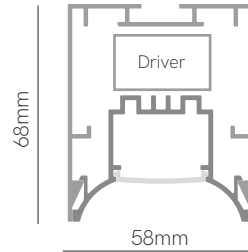

Work

*Finished luminaire. Includes suspension kit, power cable and end caps.

Technical Information

Version	Work
Power	35W / 43W / 51W / 59W / 97,5W
Installation	Pendant
Material	Aluminium
Finishes	White (9003) / Black (9005)

Code	Diffuser (Angle)	Power (Size)	CCT (Lm/W)	Driver	Colour
Code 6	Retracted (102°) 3	35W (1.130mm) 3	2.700K (105 lm/W) 2	On / Off 1	□ White 1
		43W (1.410mm) 4	3.000K (112 lm/W) 3	Dali 2	■ Black 2
		51W (1.690mm) 5	4.000K (118 lm/W) 4	Push 3	
		59W (1.970mm) 6	5.000K (118 lm/W) 5	Casambi 5	
		97,5W (2.530mm) 7			

Code: **6** **3** ■ ■ ■ ■ ■

*Create your code according to your preferences.