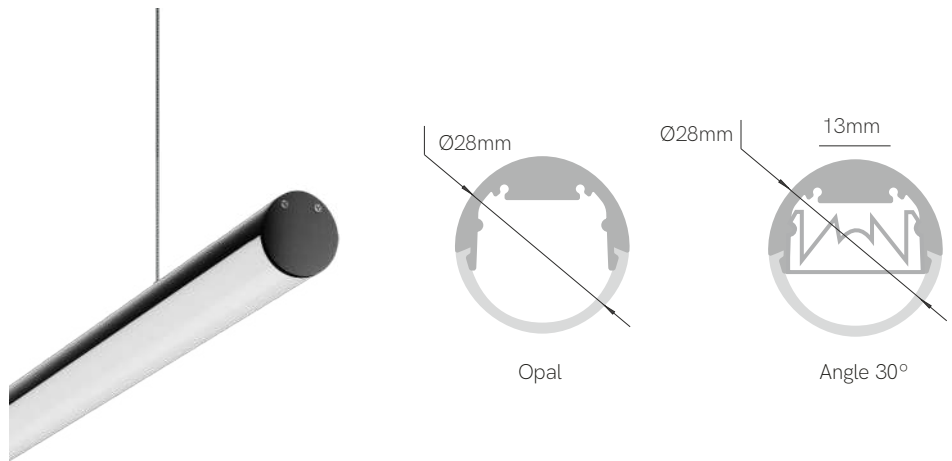

New

Grip

*Finished luminaire. Includes suspension kit, power cable and end caps.

Technical Information

Version	Grip
Power	26W / 33W / 39W / 46W
Installation	Pendant
Material	Aluminium
Finishes	Black (9005)

Code	Diffuser (Angle)	Power (Size)	CCT (lm/W)	Driver	Colour
Code 2	Opal 4	26W (1.130mm) 3	2.700K (97 lm/W) 2	On / Off 1	Black 2
	30° 8	33W (1.410mm) 4	3.000K (103 lm/W) 3	Dali 2	
		39W (1.690mm) 5	4.000K (108 lm/W) 4	Push 3	
		46W (1.970mm) 6	RGB (172 lm/W) 8	Casambi 5	
			2.700-6.000K (90 lm/W) 9	Tuya 7	

Code: 2 ■ ■ ■ ■ ■ 2

*Create your code according to your preferences.