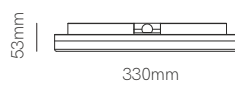

Kora square 20W

Kora square 25W

Technical Information

Version	Kora square 20W	Kora square 25W
Power	20W	25W
Installation	Surface	Surface
Color Temperature	Switch 2.700K / 3.200K / 4.000K	Switch 2.700K / 3.200K / 4.000K
Lumens	2.400 lm	3.000 lm
Material	Polybutylene and Polycarbonate	Polybutylene and Polycarbonate
Finishes	White	White
Code	4831 ☐	4499-V2 ☐

3 YEARS WARRANTY | 25.000 HOURS | IP 54 | 220/240 VAC | PF >0,9 | CRI ≥80 | 120° | 50/60 Hz | IK08 | +45°C / -25°C | CCT SWITCH | 1/5