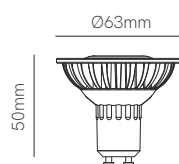

R-63 s-line

Technical Information

Version	R-63 s-line GU10
Power	8W
Color Temperature	2.700K
Lumens	720 lm
Code	4003

---

5 YEARS WARRANTY | 50.000 HOURS | IP 20 | 220/240 VAC | PF >0,8 | CRI ≥80 | 60° | 50/60 Hz | +40°C / -20°C |