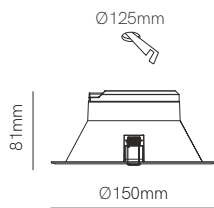

New

Thessis 15W

Thessis 25W

Thessis 35W

Technical Information

Version	Thessis 15W	Thessis 25W	Thessis 35W
Power	15W	25W	35W
Installation	Recessed	Recessed	Recessed
Color Temperature	Switch 3.000K / 4.000K / 5.000K	Switch 3.000K / 4.000K / 5.000K	Switch 3.000K / 4.000K / 5.000K
Lumens	1.300 lm	2.625 lm	3.100 lm
Material	Polybutylene and Polycarbonate	Polybutylene and Polycarbonate	Polybutylene and Polycarbonate
Finishes	White / Black	White / Black	White
Code	4766 ☐ 4987 ☒ New	4236 ☐ 4988 ☒ New	5030 ☐

UGR |
<19

UGR |
<19

3 YEARS WARRANTY | 25.000 HOURS | IP 40 | 220/240 VAC | PF >0,9 | CRI ≥85 | 90° | 50/60 Hz | IK06 | +40°C / -20°C | CCT SWITCH | 1/6