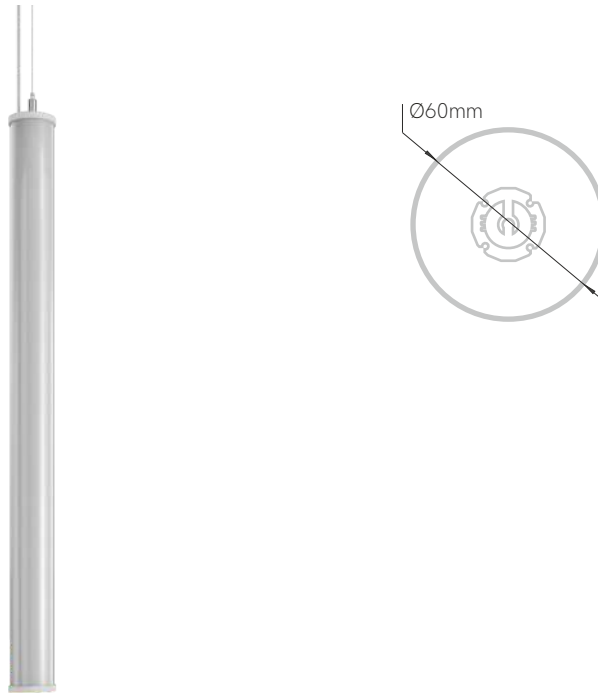

New

Filter

*Finished luminaire. Includes suspension kit, power cable and end caps.

Technical Information

Version	Filter
Power	32W / 48W / 64W / 80W
Installation	Pendant
Material	Aluminium
Finishes	White (9003) / Black (9005)

Code	Diffuser (Angle)	Power (Size)	CCT (lm/W)	Driver	Colour
Code 3	Opal (360°) 7	32W (800mm) 3	2.700K (100 lm/W) 2	On / Off 1	White 1
		48W (1.200mm) 5	3.000K (105 lm/W) 3	Dali 2	Black 2
		64W (1.600mm) 7	4.000K (111 lm/W) 4	Push 3	
		80W (2.000mm) 9	RGB (58 lm/W) 7	Casambi 5	
				Tuya 7	

Code: **3** **7** [ ] [ ] [ ] [ ] [ ]

*Create your code according to your preferences. RGB only works with driver 5 and 7.