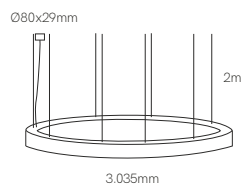

Zero direct

*Finished luminaire. Includes power supply, suspension kit, power cable and end caps.

Technical Information

Version	Zero direct
Power	43W / 81W / 162W
Installation	Pendant
Material	Aluminium
Finishes	White (9003) / Black (9005)

Equipment

Code	Diffuser	Power (Size)	CCT (lm/W)	Driver	Colour
Code 1	Opal 7	43W (835mm) 2	2.700K (51 lm/W) 2	On / Off 1	White 1
		81W (1535mm) 8	3.000K (51 lm/W) 3	Dali 2	Black 2
		162W (3.035mm) 9	4.000K (53 lm/W) 4	Push 3	Gold 4
			CCT (70 lm/W) 9	Casambi 5	Silver 5
				Tuya 7	

Code: **1** **7** ■ ■ ■ ■ ■

ⓘ On demand.

*Create your code according to your preferences. CCT only works with driver 5 and 7.