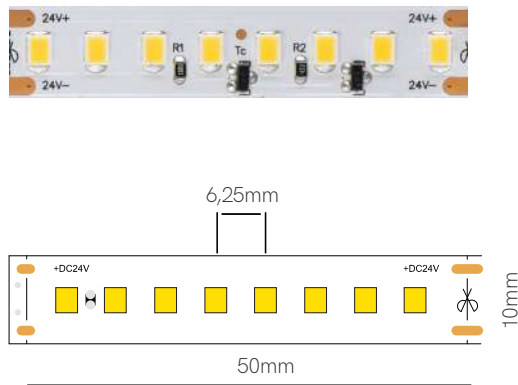

Joint  
21,6x11,5x5,7mm  
20999

\*Available in reel of 5 or 25 meters.

Fine 61

\*High: IP20 = 1,5mm / IP65 = 3,5mm.

Technical Information

Version	Fine 61
Power	15 W/m
Color Temperature	2.700K / 3.000K / 4.000K / 6.000K
Lumens	From 100 Lm/w to 125 Lm/w
Ingress Protection	IP20 / IP65