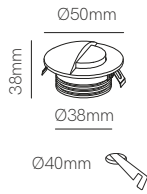

Ilo

Skin

Technical Information

Version	Ilo	Skin
Power	2W	2W
Installation	Recessed	Recessed
Color Temperature	3.000K	3.000K
Lumens	60 lm	60 lm
Material	Aluminium	Aluminium
Finishes	White / Black	White / Black
Code	4126 ☐	4108 ☐
	4127 ☒	4109 ☒

*Recessed box included.