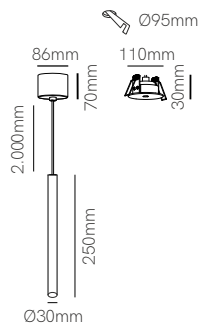

New

Atmos slim 25

Atmos slim 45

*Need Tuya Smart App to work.

Technical Information

Version	Atmos Slim 25	Atmos Slim 45
Power	6W	6W
Installation	Surface / Recessed	Surface / Recessed
Color Temperature	Tuya 2.700K - 4.000K	Tuya 2.700K - 4.000K
Lumens	460 lm	460 lm
Material	Aluminium	Aluminium
Finishes	White / Black / Chrome / Wood	White / Black / Chrome / Wood
Code	4930 ☐ 4931 ☒ 4932 ☐ 5130 ☒ Wood	4750 ☐ 4751 ☒ 4752 ☐ 5131 ☒ Wood New

Accessories

ⓘ On demand.

*See page 8 for Gateway additional info.

*All versions included surface base (mounted) and recessed base (not mounted).

3 YEARS WARRANTY | 30.000 HOURS | IP 20 | 220/240 VAC | UGR <19 | PF >0,9 | CRI ≥90 | 45° | 50/60 Hz | +50°C / -10°C | IK03 | tuya | 1/10