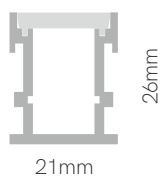

End Cap  
 22622  
 22623

End Cap  
 22632  
 22633

Clip  
Metallic  
 22330

 3 YEARS WARRANTY | 
  IP 20 | 
  2m Max | 
  AL 6063 | 
  p.172

Box 29

\*Useful area: 12x18mm.

Technical Information

Version	Box 29
Max. power	25W
Installation	Surface
Material	Aluminium
Finishes	Aluminium
Code	29119 