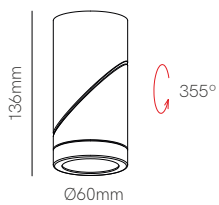

Plus

Technical Information

Version	Plus
Power	8W
Installation	Surface
Color Temperature	Switch 2.700K / 3.200K / 4.000K
Lumens	1.040 lm
Material	Aluminium
Finishes	White / Black

Code	4522 ☐
	4523 ☒

3 YEARS WARRANTY | 30.000 HOURS | IP 20 | 220/240 VAC | PF >0,9 | CRI ≥80 |
15° 35° 60° | 50/60 Hz | +45°C -20°C | CCT SWITCH | 1/20