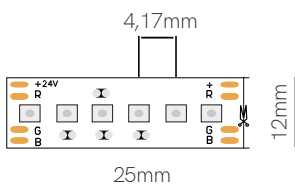

Fine 43

*High: IP20 = 1,5mm.

Technical Information

Version	Fine 43
Power	19,2 W/m
Color Temperature	RGB
Lumens	-
Ingress Protection	IP20

	Code	Lumens	CCT	IP
Code	43430	-	RGB	IP20

*Available in reel of 5 meters.

3 YEARS WARRANTY | 240 LED/m | 24 VDC | III | 25mm ✂ | 3535 | p.172