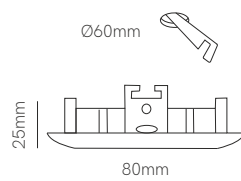

Fijo

Technical Information

Version	Fijo
Installation	Recessed
Material	Aluminium
Finishes	White / Gray / Brushed chrome
Bulbholder	50mm G5.3

Code	206280 ☐
	206284 ☐
	206285 ☐

Accessories

Bulbholder GU10
301182 ☐

*G5.3 Bulbholder included.

3 YEARS WARRANTY | IP 20 | 1/50