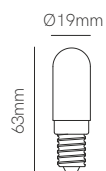

Shop

Prisma

Technical Information

Version	Shop E14	Prisma E14
Power	2W	4W
Color Temperature	3.000K	3.000K
Lumens	180 lm	340 lm
Code	3450	3474-M

3 YEARS WARRANTY | 25.000 HOURS | IP 44 | 220/240 VAC | PF >0,3 | CRI ≥80 | 360° | 50/60 Hz | +40°C / -20°C |