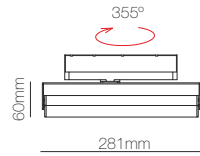

Technical Information

Version	Tram 20W	Tram 30W
Power	20W	30W
Installation	Three Phase Track	Three Phase Track
Color Temperature	3.000K / 4.000K	3.000K / 4.000K
Lumens	2.320 lm / 2.400 lm	3.520 lm / 3.600 lm
Material	Aluminium	Aluminium
Finishes	White / Black	White / Black

Code	4427 ☐ 3.000K	4428 ☐ 4.000K	4429 ☒ 3.000K	4430 ☒ 4.000K	4541 ☐ 3.000K	4542 ☐ 4.000K	4543 ☒ 3.000K	4544 ☒ 4.000K

5 YEARS WARRANTY

3 YEARS WARRANTY

30.000 HOURS | IP 20 | 220/240 VAC | UGR <19 | PF >0,9 | CRI ≥80 | 45° | 50/60 Hz | +45°C / -20°C | 1/10