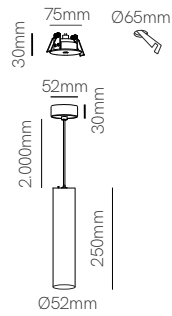

Atmos 25

Atmos 45

Technical Information

Version	Atmos 25	Atmos 45
Power	7W	10W
Installation	Surface / Recessed	Surface / Recessed
Color Temperature	Switch 2.700K / 3.200K / 4.000K	Switch 2.700K / 3.200K / 4.000K
Lumens	770 lm	1.100 lm
Material	Aluminium	Aluminium
Finishes	White / Black / Chrome / Wood	White / Black / Chrome / Wood