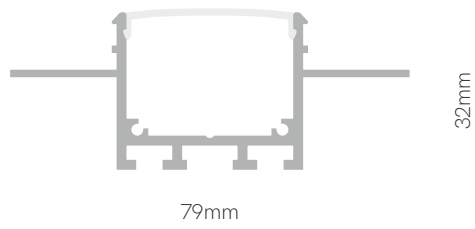

 40mm x L

\*Useful area: 23x20mm.

Technical Information

Version	Box 37
Max. power	40W
Installation	Trimless
Material	Aluminium
Finishes	White
Code	37121 <input type="checkbox"/>

Accessories

Diffuser PC  
Opal 70%  
 37480