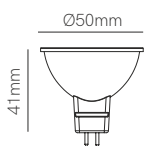

Narrow MR16   Narrow GU10 dimmable

Technical Information

Version	Narrow MR16	Narrow GU10 dimmable
Power	7W	7W
Color Temperature	3.000K	2.700K / 3.000K
Lumens	420 lm	400 lm / 420 lm
Code	3473	4672 2.700K 4671 3.000K

12V
AC/DC

220/240
VAC

3 YEARS WARRANTY | 25.000 HOURS | IP 40 | PF >0,8 | CRI ≥80 | 15° | 50/60 Hz | +40°C / -20°C | 10/50