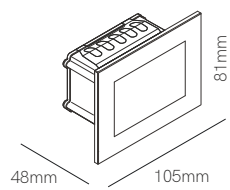

New

Artis

Technical Information

Version	Artis
Power	4,5W
Installation	Surface / Recessed
Color Temperature	Switch 2.700K / 3.200K / 4.000K
Lumens	130 lm
Material	Aluminium and glass
Finishes	White
Code	5028 ☐

*Recessed and surface box included.

3 YEARS WARRANTY | 25.000 HOURS | IP 66 | 220/240 VAC | PF >0,5 | CRI ≥80 | 120° | 50/60 Hz | IK08 | +50°C / -20°C | CCT SWITCH | 1/20