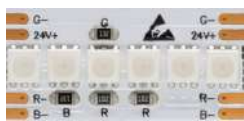

Fine 43

*High: IP20 = 1,5mm.

Technical Information

Version	Fine 43
Power	19,2 W/m
Color Temperature	RGB
Lumens	-
Ingress Protection	IP20

	Code	Lumens	CCT	IP
Code	43430	-	RGB	IP20

*Available in reel of 5 meters.

3 YEARS WARRANTY | 240 LED/m | 24 VDC | III | 25mm ✂ | 3535 | p.172