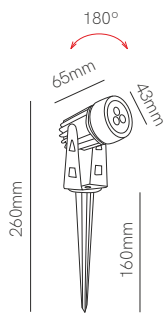

Technical Information

Version	Zas round	Fade
Power	3W	7W
Installation	Floor	Floor
Color Temperature	3.000K	3.000K
Lumens	240 lm	450 lm
Material	Aluminium	Aluminium
Finishes	Black / Corten	White / Black / Corten

Code	4134 	4690
	4922 	4692
		4693

100/277 VAC | 20.000 HOURS | PF >0,6 | 30° | IK05

220/240 VAC | 30.000 HOURS | PF >0,9 | 40° | IK08

*Spike included.

3 YEARS WARRANTY | IP 65 | CRI ≥80 | | CABLE 24CM | 50/60 Hz | +40°C -20°C | 1/50