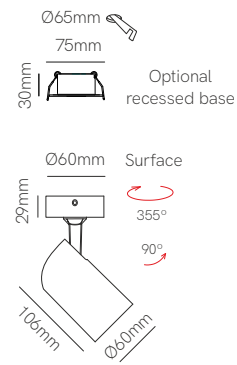

Technical Information

Version	Piccolo AR111 track	Piccolo AR111 base
Installation	Three Phase Track	Surface / Recessed
Material	Aluminium	Aluminium
Finishes	White / Black	White / Black
Code	4435 ☐	4433 ☐

Accessories

*GU10 bulbholder included.

5 YEARS WARRANTY | IP 20 | 220/240 VAC | AKZO NOBEL | | 1/40