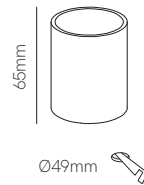

Port

Grow

Steps

Technical Information

Version	Port	Grow	Steps
Power	4W	4W	4W
Installation	Recessed	Recessed	Recessed
Color Temperature	3.000K	3.000K	3.000K
Lumens	60 lm	60 lm	60 lm
Material	Aluminium	Aluminium	Aluminium
Finishes	White / Black	White / Black	White / Black

Code	Port	Grow	Steps
	4112 ☐	4106 ☐	4110 ☐
	4113 ☒	4107 ☒	4111 ☒

*Recessed box included.

3 YEARS WARRANTY | 25.000 HOURS | IP 20 | 220/240 VAC | PF >0,5 | CRI ≥80 | | 50/60 Hz | | +50°C / -20°C | |