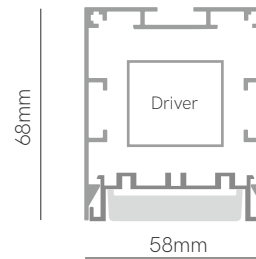

Market

Technical Information

Version	Market
Power	45W / 55,5W / 66W / 76,5W / 97,5W
Installation	Surface / Pendant
Material	Aluminium
Finishes	White (9003) / Black (9005)

Code	Diffuser (Angle)	Power (Size)	CCT (Lm/W)	Driver	Colour
Code 2	Asymmetric 1	45W (1.130mm) 3	3.000K (112 lm/W) 3	On / Off 1	☐ White 1
	Double asym. 2	55,5W (1.410mm) 4	4.000K (118 lm/W) 4	Dali 2	☐ Black 2
	Optical (30°) 3	66W (1.690mm) 5	MEAT R - 3.200K (86 lm/W) R		
	Optical (60°) 6	76,5W (1.970mm) 6	HAM - 3.200K (85 lm/W) X		
	Optical (90°) 9	97,5W (2.530mm) 7	MEAT M - 3.500K (84 lm/W) M		
			FISH - 6.500K (139 lm/W) F		
			FRUIT - 4.200K (123 lm/W) V		
			BREAD - 2.700K (131 lm/W) P		

Code: **2** ☐ ☐ ☐ ☐ ☐ ☐

*Create your code according to your preferences.

Accessories

End caps ☐ 40721 ☐ 40722	Joint 180° ☐ 40220	Joint 90° ☐ 40550	Base 3x0,75 (2,5m) Ø60x28mm ☐ 40881 ☐ 40882	Base 5x0,5 (2,5m) Ø60x28mm ☐ 40991 ☐ 40992	Ceiling suspension ☐ 40780	Suspension Kit ☐ 40790 (2m)

5 YEARS WARRANTY | 50.000 HOURS | IP 40 | 230 VAC | PF >0,9 | CRI 80/93 | | | | 3,37m Max | | |