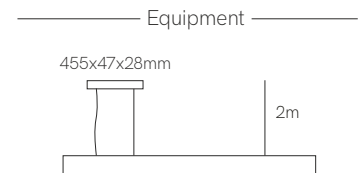

Technical Information

Version	Kubo
Power	31W / 38W / 46W / 54W
Installation	Pendant
Material	Aluminium
Finishes	White (9003) / Black (9005)