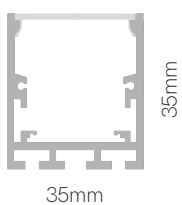

Box 35

*Useful area: 23x20mm.

Technical Information

Version	Box 35
Max. power	40W
Installation	Surface
Material	Aluminium
Finishes	White / Black / Aluminium
Code	35121 ☐ 35122 ☒ 35119 ☐

Accessories

Diffuser PC Opal 70% ☐ 20700	Diffuser PC Black 50% ☒ 20772	End Cap ☐ 35621 ☒ 35622 ☐ 35623	Clip Metallic ☐ 35330	Joint 90° Metallic ☐ 20510	Joint 90° Metallic ☐ 20540	Joint 120° Metallic ☐ 20530	Joint 180° Metallic ☐ 20520	Suspension Kit Metallic ☐ 20720 (2m)	Base 455x47x28mm ☐ 35331 ☒ 35332 (30W/24V) ☐ 35361 ☒ 35362 (60W/24V) ☐ 35311 ☒ 35312 (100W/24V)

3 YEARS WARRANTY | IP 20 | | | 2m Max | | AL 6063 | p.172