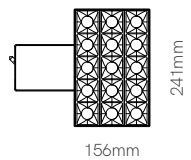

Sono 40W

Sono 60W

*Need Tuya Smart App to work.

Technical Information

Version	Sono 40W	Sono 60W
Power	40W	60W
Installation	Three Phase Track	Three Phase Track
Color Temperature	Tuya 2.600K - 4.000K	Tuya 2.600K - 4.000K
Lumens	3.130 lm	4.390 lm
Material	Aluminium and polycarbonate	Aluminium and polycarbonate
Finishes	White / Black	White / Black
Code	4946 ☐ 4947 ☐	4950 ☐ 4951 ☐