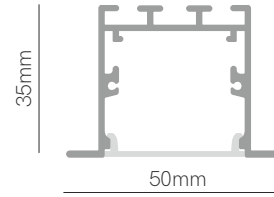

Kubo E

*Finished luminaire. Includes power supply, spring clips, power cable and end caps.

Technical Information

Version	Kubo E
Power	31W / 38W / 46W / 54W
Installation	Recessed
Material	Aluminium
Finishes	White (9003) / Black (9005)

Code	Diffuser (Angle)	Power (Size)	CCT (Lm/W)	Driver	Colour						
Code	5	Opal (100°)	5	31W (1.130mm)	3	2,700K (112 lm/W)	2	On / Off	1	☐ White	1
		38W (1.410mm)	4	3,000K (1128 lm/W)	3	Dali	2	☐ Black	2		
		46W (1.690mm)	5	4,000K (136 lm/W)	4	Push	3				
		54W (1.970mm)	6	5,000K (136 lm/W)	5	Casambi	5				
				RGB-W (172 lm/W)	8	Tuya	7				
				CCT (105 lm/W)	9						

Code: **5** **5**

*Create your code according to your preferences. RGB-W and CCT only works with driver 5 and 7.