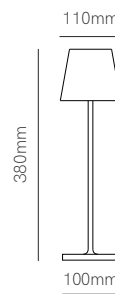

New

Lievo switch

Lievo

Technical Information

Version	Lievo switch	Lievo
Power	3,5W	3,5W
Installation	Portable	Portable
Color Temperature	Switch 2.700K / 3.200K / 4.000K	3.000K
Lumens	270 lm	156 lm
Material	Aluminium	Aluminium
Finishes	White / Black / Corten	White / Black / Corten

Code	4739-N ☐	4739 ☐
	4740-N ☒	4740 ☒
	4925-N ☒	4925 ☒

5,200 mAh |
USB-C 5V |
CCT SWITCH
CRI >90 |
120° |
4-6 HOURS

5-8 HOURS |
5,200 mAh |
MICRO USB 5V
CRI >85 |
90°

3 YEARS WARRANTY BATTERY 2 YEARS |
30.000 HOURS |
10-15 HOURS |
IP 54 |
DIMMABLE |
IK08 |
+40°C |
-25°C |
|
1/6