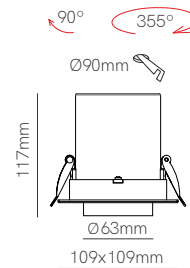

Oxo round

Oxo square

Technical Information

Version	Oxo round	Oxo square
Power	12W	12W
Installation	Recessed	Recessed
Color Temperature	Switch 2.700K / 3.200K / 4.000K	Switch 2.700K / 3.200K / 4.000K
Lumens	1.260 lm	1.260 lm
Material	Aluminium	Aluminium
Finishes	White / Black	White / Black
Code	4457 ☐ 4458 ☐	4459 ☐ 4460 ☐

Accessories

Included with:
4457 / 4459

Included with:
4457 / 4458 / 4459 / 4460

3 YEARS WARRANTY | 30.000 HOURS | IP 20 | 220/240 VAC | UGR <14 | PF >0,9 | CRI ≥80 |
15° / 38° / 60° beam angle | 50/60 Hz |
CCT SWITCH | +50°C / -20°C |
1/20