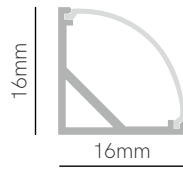

Box 14

*Useful area: 10x5mm.

Technical Information

Version	Box 14
Max. power	15W
Installation	Surface
Material	Aluminium
Finishes	Aluminium
Code	14119 ☐

Accessories

Diffuser PC
Opal 70%
☐ 14480

End Cap
☐ 14633

End Cap
☐ 14623

Clip
Metallic
☐ 14330