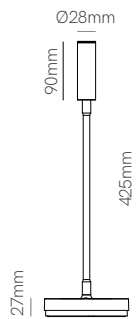

\*Recessed box included.

3 YEARS WARRANTY | 25.000 HOURS | IP 20 | 220/240 VAC | PF >0,5 | CRI ≥80 | | 50/60 Hz | | +50°C / -20°C | |

New

Stem

Technical Information

Version	Stem
Power	5W
Installation	Desktop
Color Temperature	2.700K
Lumens	175 lm
Material	Aluminium and polycarbonate
Finishes	White / Black
Code	4979 <input type="checkbox"/>
	4981 <input checked="" type="checkbox"/>