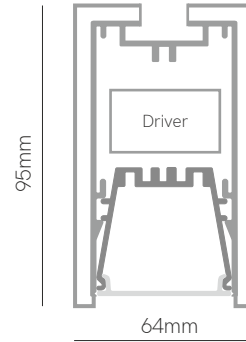

New

Forest

*Finished luminaire. Includes power supply, suspension kit, power cable and end caps.

Technical Information

Version	Forest
Power	31W / 38W / 46W / 53W
Installation	Pendant
Material	Aluminium
Finishes	Wood

Code	Diffuser (Angle)	Power (Size)	CCT (Lm/W)	Driver	Colour
Code 4	UGR (81°) 3	31W (1.155mm) 3	2.700K (112 lm/W) 2	On / Off 1	Wood 8
	Opal (112°) 5	38W (1.435mm) 4	3.000K (128 lm/W) 3	Dali 2	
		46W (1.715mm) 5	4.000K (136 lm/W) 4	Push 3	
		53W (1.995mm) 6	5.000K (136 lm/W) 5	Casambi 5	
			2.700-5.000K (105 lm/W) 9	Tuya 7	

Code: **4** ☐ ☐ ☐ ☐ ☐ **8**

*Create your code according to your preferences.