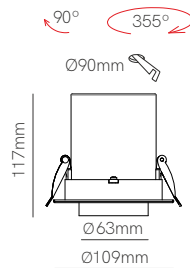

Oxo round

Oxo square

Technical Information

Version	Oxo round	Oxo square
Power	12W	12W
Installation	Recessed	Recessed
Color Temperature	Switch 2.700K / 3.200K / 4.000K	Switch 2.700K / 3.200K / 4.000K
Lumens	1.260 lm	1.260 lm
Material	Aluminium	Aluminium
Finishes	White / Black	White / Black
Code	4457 ☐ 4458 ☐	4459 ☐ 4460 ☐

Accessories

Included with:
4457 / 4459

Included with:
4457 / 4458 / 4459 / 4460

3 YEARS WARRANTY | 30.000 HOURS | IP 20 | 220/240 VAC | UGR <14 | PF >0,9 | CRI ≥80 |
15° / 38° / 60° beam angle | 50/60 Hz |
CCT SWITCH | +50°C / -20°C |
1/20