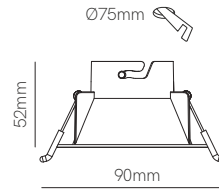

Pulcom led

Pulcom trim

Round trim

Pulcom asymmetric trim

Technical Information

Version	Pulcom led	Pulcom trim	Pulcom asymmetric trim
Power	8W	-	-
Installation	Recessed	Recessed	Recessed
Color Temperature	Switch 2.700K / 3.200K / 4.000K	-	-
Lumens	800 lm	-	-
Material	Polycarbonate	Polycarbonate	Polycarbonate
Finishes	White / Black	White / Black / Wood	White / Black
Code	4763 ☐ 4764 ☒	4761 ☐ round 4762 ☒ round 4935 ☒ round Wood New 4823 ☐ square 4824 ☒ square	4821 ☐ round asymmetric 4822 ☒ round asymmetric 4825 ☐ square asymmetric 4826 ☒ square asymmetric

3 YEARS WARRANTY | 25.000 HOURS | IP 44 | 220/240 VAC | UGR <19 | PF >0,9 | CRI ≥80 | 38° | 50/60 Hz | IK06 | +40°C / -20°C | CCT SWITCH | 1/5/20